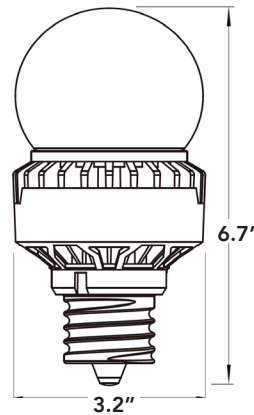

*LED-8017-DIM available in March 2020

A21/A23 HIGH OUTPUT RETROFITS 360° OMNI DIRECTIONAL DESIGN

LED-8015E

LED-8017E

LED-8018E

LED-8018M

LED-8019M

ORDERING GUIDE