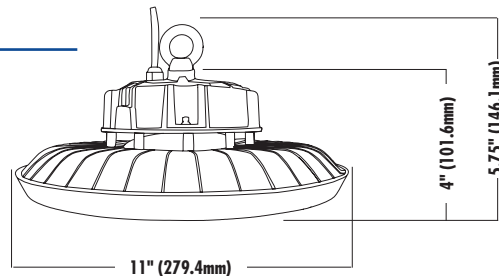

Applications

This product can be effectively used in many indoor applications such as Convention Centers, Warehouses, Commercial Facilities, Retail Stores, Schools, Gymnasiums, or any open ceiling design.

Construction

- IP65 rated
- Die-cast aluminum housing
- Impact-resistant acrylic lens
- Durable black powder coat
- Hangs from an included eye bolt
- Operating temperature: -20°C - 40°C

Electrical

- cULus wet location rated
- 6 foot power cord
- 0-10V Dimming
- Power cord and dimming leads extend from the top
- System rated for long 50,000 hour life
- Efficiently delivers up to 145 LPW

Optics

- Clear impact-resistant acrylic lens
- Delivers bright, white light and excellent uniformity

Listings

UL and cUL listed
IP65 Rated
DLC v4.4 Standard

Warranty

Five year limited warranty against defects in manufacturing.

ITEM #	DESCRIPTION	RATED LUMENS	RATED WATTAGE	RATED LPW	VOLTAGE	POWER FACTOR	CCT	CRI	LIFE (HOURS)	L (IN.)	H (IN.)	W (IN.)
UFOUZDB140K	UFO HIBAY 120-277V 100W 145LPW 40K	14000	100	140	120-277V	>90	4000K	>80	50,000	11	4	11
UFOUZDB150K	UFO HIBAY 120-277V 100W 145LPW 50K	14000	100	140	120-277V	>90	5000K	>80	50,000	11	4	11
UFOUZDB240K	UFO HIBAY 120-277V 150W 145LPW 40K	21000	150	140	120-277V	>90	4000K	>80	50,000	11	4	11
UFOUZDB250K	UFO HIBAY 120-277V 150W 145LPW 50K	21000	150	140	120-277V	>90	5000K	>80	50,000	11	4	11
UFOUZDB340K	UFO HIBAY 120-277V 200W 145LPW 40K	29000	200	145	120-277V	>90	4000K	>80	50,000	11	4	11
UFOUZDB350K	UFO HIBAY 120-277V 200W 145LPW 50K	29000	200	145	120-277V	>90	5000K	>80	50,000	11	4	11
UFOUZDB440K	UFO HIBAY 120-277V 250W 145LPW 40K	34800	240	145	120-277V	>90	4000K	>80	50,000	14.25	5.5	14.25
UFOUZDB450K	UFO HIBAY 120-277V 250W 145LPW 50K	34800	240	145	120-277V	>90	5000K	>80	50,000	14.25	5.5	14.25
UFOUZDB540K	UFO HIBAY 120-277V 300W 145LPW 40K	43500	300	145	120-277V	>90	4000K	>80	50,000	14.25	5.5	14.25
UFOUZDB550K	UFO HIBAY 120-277V 300W 145LPW 50K	43500	300	145	120-277V	>90	5000K	>80	50,000	14.25	5.5	14.25