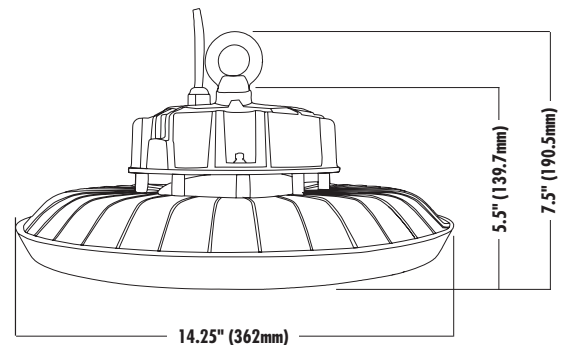

Applications

This product can be effectively used in many indoor applications such as Convention Centers, Warehouses, Commercial Facilities, Retail Stores, Schools, Gymnasiums, or any open ceiling design.

Construction

- IP65 rated
- Die-cast aluminum housing
- Impact-resistant acrylic lens
- Durable black powder coat
- Hangs from an included eye bolt
- Operating temperature: -20°C - 40°C

Electrical

- cULus wet location rated
- 6 foot power cord
- 0-10V Dimming
- Power cord and dimming leads extend from the top
- System rated for long 50,000 hour life
- Efficiently delivers up to 145 LPW

Optics

- Clear impact-resistant acrylic lens
- Delivers bright, white light and excellent uniformity

Listings

UL and cUL listed
IP65 Rated
DLC v4.4 Standard

Warranty

Five year limited warranty against defects in manufacturing.

ITEM #	DESCRIPTION	RATED LUMENS	RATED WATTAGE	RATED LPW	VOLTAGE	POWER FACTOR	CCT	CRI	LIFE (HOURS)	L (IN.)	H (IN.)	W (IN.)
UFOUZDB140K	UFO HIBAY 120-277V 100W 145LPW 40K	14000	100	140	120-277V	>90	4000K	>80	50,000	11	4	11
UFOUZDB150K	UFO HIBAY 120-277V 100W 145LPW 50K	14000	100	140	120-277V	>90	5000K	>80	50,000	11	4	11
UFOUZDB240K	UFO HIBAY 120-277V 150W 145LPW 40K	21000	150	140	120-277V	>90	4000K	>80	50,000	11	4	11
UFOUZDB250K	UFO HIBAY 120-277V 150W 145LPW 50K	21000	150	140	120-277V	>90	5000K	>80	50,000	11	4	11
UFOUZDB340K	UFO HIBAY 120-277V 200W 145LPW 40K	29000	200	145	120-277V	>90	4000K	>80	50,000	11	4	11
UFOUZDB350K	UFO HIBAY 120-277V 200W 145LPW 50K	29000	200	145	120-277V	>90	5000K	>80	50,000	11	4	11
UFOUZDB440K	UFO HIBAY 120-277V 250W 145LPW 40K	34800	240	145	120-277V	>90	4000K	>80	50,000	14.25	5.5	14.25
UFOUZDB450K	UFO HIBAY 120-277V 250W 145LPW 50K	34800	240	145	120-277V	>90	5000K	>80	50,000	14.25	5.5	14.25
UFOUZDB540K	UFO HIBAY 120-277V 300W 145LPW 40K	43500	300	145	120-277V	>90	4000K	>80	50,000	14.25	5.5	14.25
UFOUZDB550K	UFO HIBAY 120-277V 300W 145LPW 50K	43500	300	145	120-277V	>90	5000K	>80	50,000	14.25	5.5	14.25