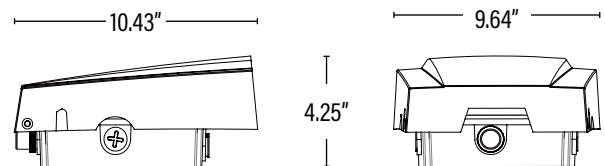

COMPONENTS	
LED Light Source	Luxeon 3030 2D
Driver	EUG-0963S350DT
CONSTRUCTION	
Housing	Aluminum
Base / Power Supply	Hard Wired
Finish	Bronze
PACKAGING	
Master Carton	6pc / 10899645001667
Individual Box	899645001660
Country of Origin	China
HS Tariff	9405.40.6000
DIMENSIONS	
Dimensions (Inches)	10.4"(L) x 9.6"(W) x 4.3" (H)