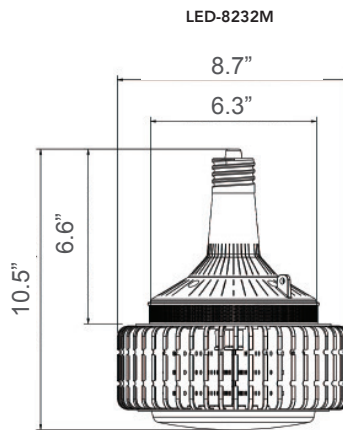

HIGH BAY RETROFITS FOR ENCLOSED FIXTURES