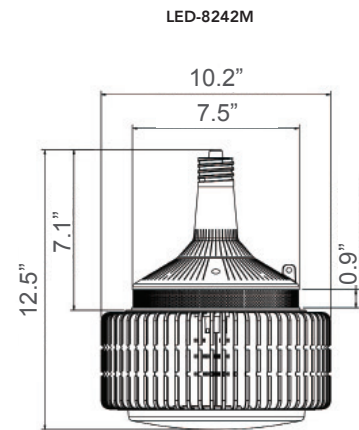

HIGH BAY RETROFITS FOR ENCLOSED FIXTURES