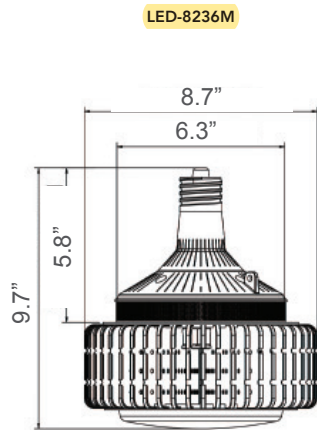

HIGH BAY RETROFITS FOR ENCLOSED FIXTURES