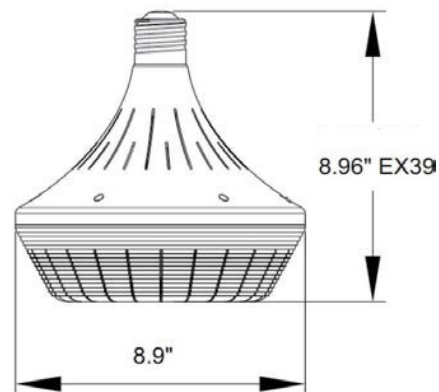

ADDITIONAL PHOTOS