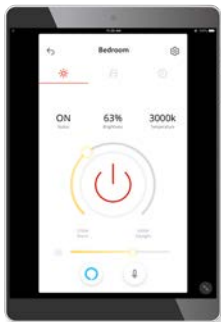

JUNO®

Seamless Smart Home Integration

Juno AI allows you to easily place Alexa into every room of the home, optimally positioned above the fray and virtually invisible, without the need for a hub. It clears the clutter and eliminates the need for table top units, pucks and other wall mounted smart devices. With Juno AI, you can install one smart product that can control up to 200 devices.

Total Lighting Control

Set a scene; program lighting to wake up, chill or sleep or set your mood; dim your lights, or tune your lighting color temperature control from warm to cool daylight.

Premium Sound by JBL®

Play music through a concealed speaker including simple wireless streaming.

Voice Control Your Home

Enables hands-free control of other smart home devices from the best vantage point in every room.

Alexa, what is today's weather?