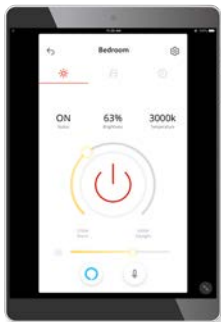

Juno AI controls any smart home device that works with Alexa. And it's virtually invisible in your ceiling ... so say goodbye to countertop clutter and crank up the music.

JUNO®

*Devices must work with Alexa to be controlled by Juno AI.

Seamless Smart Home Integration

Juno AI allows you to easily place Alexa into every room of the home, optimally positioned above the fray and virtually invisible, without the need for a hub. It clears the clutter and eliminates the need for table top units, pucks and other wall mounted smart devices. With Juno AI, you can install one smart product that can control up to 200 devices.

Total Lighting Control

Set a scene; program lighting to wake up, chill or sleep or set your mood; dim your lights, or tune your lighting color temperature control from warm to cool daylight.

Premium Sound by JBL®

Play music through a concealed speaker including simple wireless streaming.

Voice Control Your Home

Enables hands-free control of other smart home devices from the best vantage point in every room.

Alexa, what is today's weather?