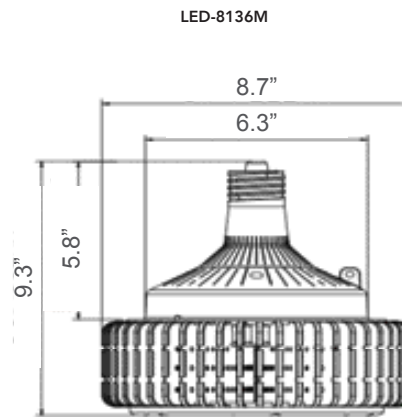

8130 model

also available with occupancy sensor (-OCC)

PART #	UPC	REPLACES	WATTAGE	LUMENS	CCT (K)*	BASE	DLC PRODUCT CODE
LED-8136M50	844006084097	250W HID	90W	11825	5000K	EX39	PJB19CID
LED-8132M50	844006084059	400W HID	135W	17095	5000K	EX39	PX1B2V52
LED-8130M50	844006083991	400W HID	150W	19375	5000K	EX39	PEIE5UJV
LED-8130M50-OCC	844006023409	400W HID	150W	19375	5000K	EX39	P5Z4KFOQ

* See page 2 for additional color temperatures.

** See page 2 for 347 volt options for Canada.

HIGH BAY RETROFITS ULTRA BRIGHT PERFORMANCE

ORDERING GUIDE

PART #	UPC	REPLACES	WATTAGE	LUMENS	CCT (K)	BASE	DLC PRODUCT CODE
LED-8136M40	844006084073	250W HID	90W	11825	4000K	EX39	PH6JIJBO
LED-8136M50	844006084097	250W HID	90W	11825	5000K	EX39	PJB19CID
LED-8132M40	844006084042	400W HID	135W	17055	4000K	EX39	PXWFBTUB
LED-8132M50	844006084059	400W HID	135W	17095	5000K	EX39	PX1B2VS2
LED-8130M40	844006083977	400W HID	150W	19285	4000K	EX39	PKVX1A1O
LED-8130M50	844006083991	400W HID	150W	19375	5000K	EX39	PEIE5UJV
LED-8130M40-OCC	844006023379	400W HID	150W	19285	4000K	EX39	PYPQ2DPT
LED-8130M50-OCC	844006023409	400W HID	150W	19375	5000K	EX39	P5Z4KFOQ