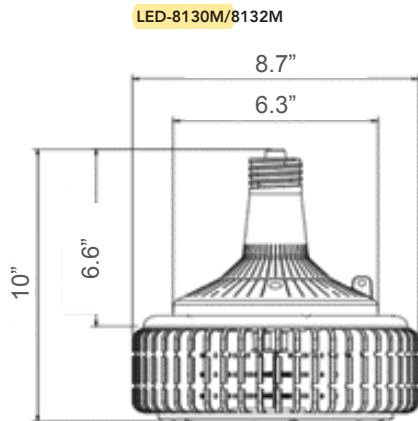

8130 model

also available with occupancy sensor (-OCC)

PART #	UPC	REPLACES	WATTAGE	LUMENS	CCT (K)*	BASE	DLC PRODUCT CODE
LED-8136M50	844006084097	250W HID	90W	11825	5000K	EX39	PJB19CID
LED-8132M50	844006084059	400W HID	135W	17095	5000K	EX39	PX1B2V52
LED-8130M50	844006083991	400W HID	150W	19375	5000K	EX39	PEIE5UJV
LED-8130M50-OCC	844006023409	400W HID	150W	19375	5000K	EX39	P5Z4KFOQ

* See page 2 for additional color temperatures.

** See page 2 for 347 volt options for Canada.

HIGH BAY RETROFITS ULTRA BRIGHT PERFORMANCE

ORDERING GUIDE

PART #	UPC	REPLACES	WATTAGE	LUMENS	CCT (K)	BASE	DLC PRODUCT CODE
LED-8136M40	844006084073	250W HID	90W	11825	4000K	EX39	PH6JIJBO
LED-8136M50	844006084097	250W HID	90W	11825	5000K	EX39	PJB19CID
LED-8132M40	844006084042	400W HID	135W	17055	4000K	EX39	PXWFBTUB
LED-8132M50	844006084059	400W HID	135W	17095	5000K	EX39	PX1B2VS2
LED-8130M40	844006083977	400W HID	150W	19285	4000K	EX39	PKVX1A1O
LED-8130M50	844006083991	400W HID	150W	19375	5000K	EX39	PEIE5UJV
LED-8130M40-OCC	844006023379	400W HID	150W	19285	4000K	EX39	PYPQ2DPT
LED-8130M50-OCC	844006023409	400W HID	150W	19375	5000K	EX39	P5Z4KFOQ