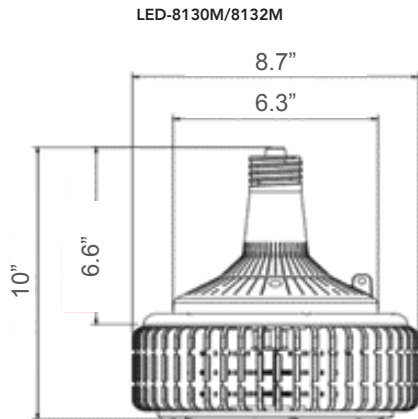

8130 model

also available with occupancy sensor (-OCC)

PART #	UPC	REPLACES	WATTAGE	LUMENS	CCT (K)*	BASE	DLC PRODUCT CODE
LED-8136M50	844006084097	250W HID	90W	11825	5000K	EX39	PJB19CID
LED-8132M50	844006084059	400W HID	135W	17095	5000K	EX39	PX1B2V52
LED-8130M50	844006083991	400W HID	150W	19375	5000K	EX39	PEIE5UJV
LED-8130M50-OCC	844006023409	400W HID	150W	19375	5000K	EX39	P5Z4KFOQ

* See page 2 for additional color temperatures.

** See page 2 for 347 volt options for Canada.

HIGH BAY RETROFITS ULTRA BRIGHT PERFORMANCE

ORDERING GUIDE

PART #	UPC	REPLACES	WATTAGE	LUMENS	CCT (K)	BASE	DLC PRODUCT CODE
LED-8136M40	844006084073	250W HID	90W	11825	4000K	EX39	PH6JIJBO
LED-8136M50	844006084097	250W HID	90W	11825	5000K	EX39	PJB19CID
LED-8132M40	844006084042	400W HID	135W	17055	4000K	EX39	PXWFBTUB
LED-8132M50	844006084059	400W HID	135W	17095	5000K	EX39	PX1B2VS2
LED-8130M40	844006083977	400W HID	150W	19285	4000K	EX39	PKVX1A1O
LED-8130M50	844006083991	400W HID	150W	19375	5000K	EX39	PEIE5UJV
LED-8130M40-OCC	844006023379	400W HID	150W	19285	4000K	EX39	PYPQ2DPT
LED-8130M50-OCC	844006023409	400W HID	150W	19375	5000K	EX39	P5Z4KFOQ