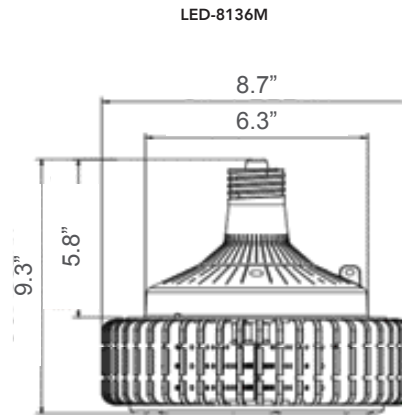

8130 model

also available with occupancy sensor (-OCC)

PART #	UPC	REPLACES	WATTAGE	LUMENS	CCT (K)*	BASE	DLC PRODUCT CODE
LED-8136M50	844006084097	250W HID	90W	11825	5000K	EX39	PJB19CID
LED-8132M50	844006084059	400W HID	135W	17095	5000K	EX39	PX1B2V52
LED-8130M50	844006083991	400W HID	150W	19375	5000K	EX39	PEIE5UJV
LED-8130M50-OCC	844006023409	400W HID	150W	19375	5000K	EX39	P5Z4KFOQ

* See page 2 for additional color temperatures.

** See page 2 for 347 volt options for Canada.

HIGH BAY RETROFITS ULTRA BRIGHT PERFORMANCE

ORDERING GUIDE

PART #	UPC	REPLACES	WATTAGE	LUMENS	CCT (K)	BASE	DLC PRODUCT CODE
LED-8136M40	844006084073	250W HID	90W	11825	4000K	EX39	PH6JIJBO
LED-8136M50	844006084097	250W HID	90W	11825	5000K	EX39	PJB19CID
LED-8132M40	844006084042	400W HID	135W	17055	4000K	EX39	PXWFBTUB
LED-8132M50	844006084059	400W HID	135W	17095	5000K	EX39	PX1B2VS2
LED-8130M40	844006083977	400W HID	150W	19285	4000K	EX39	PKVX1A1O
LED-8130M50	844006083991	400W HID	150W	19375	5000K	EX39	PEIE5UJV
LED-8130M40-OCC	844006023379	400W HID	150W	19285	4000K	EX39	PYPQ2DPT
LED-8130M50-OCC	844006023409	400W HID	150W	19375	5000K	EX39	P5Z4KFOQ