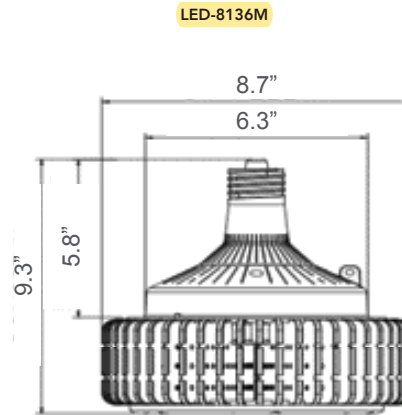

8130 model

also available with occupancy sensor (-OCC)

PART #	UPC	REPLACES	WATTAGE	LUMENS	CCT (K)*	BASE	DLC PRODUCT CODE
LED-8136M50	844006084097	250W HID	90W	11825	5000K	EX39	PJB19CID
LED-8132M50	844006084059	400W HID	135W	17095	5000K	EX39	PX1B2V52
LED-8130M50	844006083991	400W HID	150W	19375	5000K	EX39	PEIE5UJV
LED-8130M50-OCC	844006023409	400W HID	150W	19375	5000K	EX39	P5Z4KFOQ

* See page 2 for additional color temperatures.

** See page 2 for 347 volt options for Canada.

HIGH BAY RETROFITS ULTRA BRIGHT PERFORMANCE

ORDERING GUIDE

PART #	UPC	REPLACES	WATTAGE	LUMENS	CCT (K)	BASE	DLC PRODUCT CODE
LED-8136M40	844006084073	250W HID	90W	11825	4000K	EX39	PH6JIJBO
LED-8136M50	844006084097	250W HID	90W	11825	5000K	EX39	PJB19CID
LED-8132M40	844006084042	400W HID	135W	17055	4000K	EX39	PXWFBTUB
LED-8132M50	844006084059	400W HID	135W	17095	5000K	EX39	PX1B2VS2
LED-8130M40	844006083977	400W HID	150W	19285	4000K	EX39	PKVX1A1O
LED-8130M50	844006083991	400W HID	150W	19375	5000K	EX39	PEIE5UJV
LED-8130M40-OCC	844006023379	400W HID	150W	19285	4000K	EX39	PYPQ2DPT
LED-8130M50-OCC	844006023409	400W HID	150W	19375	5000K	EX39	P5Z4KFOQ