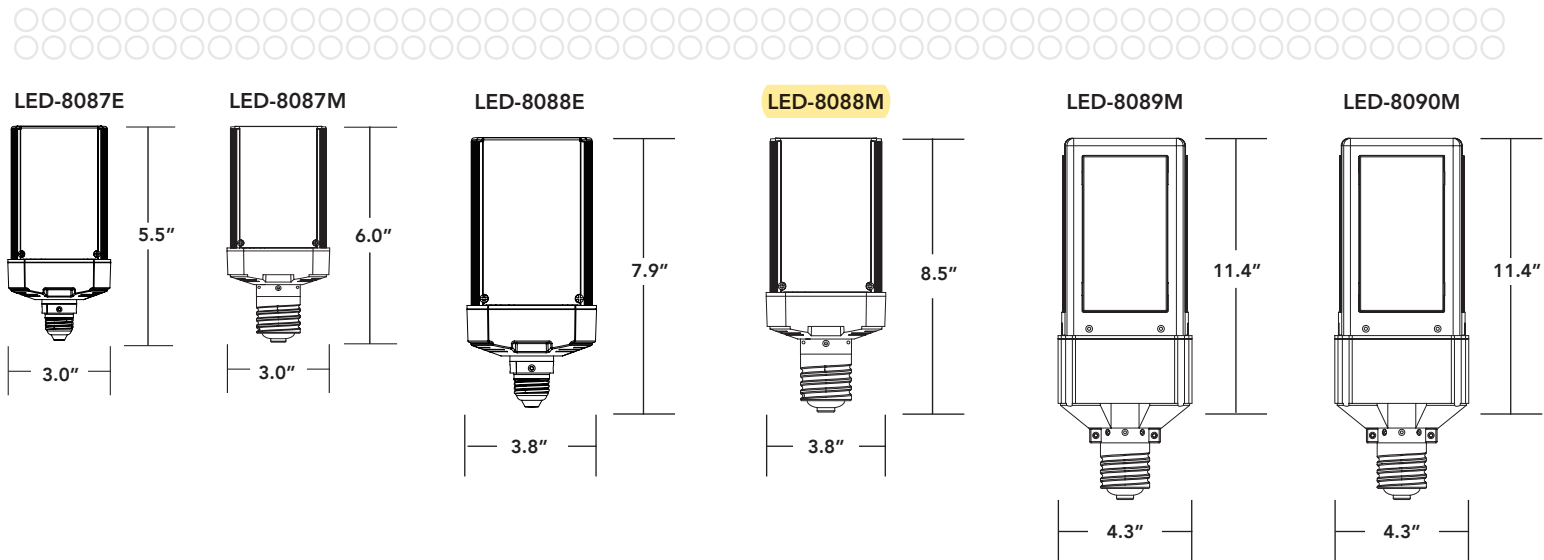

## directional efficiency

LED-8089M

- 50W, 80W and 110W models replacing up to 400W HID
- Light panel can rotate once the base is tightened to direct light out of the fixture
- Includes a fan and thermal sensor to run cool and ensure a long and bright life
- Enclosed fixture safe and approved for damp locations
- USA designed and specified driver
- Available in 3000, 4000 and 5000K

includes support feet to prevent socket sag

\*LED-8089 and 8090 only

LED-8090M offers choice of optics

PART #	UPC	REPLACES	WATTAGE	LUMENS	CCT (K)*	BASE	OPTICS	DLC PRODUCT CODE
LED-8087E50-G4	844006084288	up to 100W HID	30W	4255	5000K	E26	TYPE V	N/A
LED-8087M50-G4	844006084332	up to 100W HID	30W	4255	5000K	EX39	TYPE V	N/A
LED-8088E50-G4	844006083427	up to 175W HID	50W	7250	5000K	E26	TYPE V	N/A
<b>LED-8088M50-G4</b>	<b>844006083472</b>	<b>up to 175W HID</b>	<b>50W</b>	<b>7250</b>	<b>5000K</b>	<b>EX39</b>	<b>TYPE V</b>	<b>PL1EIQY3</b>
LED-8089M50-G4	844006083526	up to 250W HID	80W	11655	5000K	EX39	TYPE V	PMK0Q4Q6
LED-8090M50-G4	844006083571	up to 400W HID	110W	14570	5000K	EX39	TYPE V	PDL12RJC
LED-8090M50-G4-T3	844006083915	up to 400W HID	110W	12840	5000K	EX39	TYPE III	PZF9RH41
LED-8090M50-G4-T4	844006083922	up to 400W HID	110W	12780	5000K	EX39	TYPE IV	PDO0ZLSD

# SHOE BOX & WALL PACK RETROFITS G4 HORIZONTAL MOUNTING

**LED-8088 RECOMMENDED MINIMUM FIXTURE SIZE**  
5.4" w x 11.9" h / 347 cu. in. volume

**LED-8089/LED-8090 RECOMMENDED MINIMUM FIXTURE SIZE**  
6" w x 12" h / 432 cu. in. volume