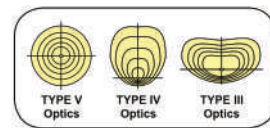

## directional efficiency

LED-8089M

- 50W, 80W and 110W models replacing up to 400W HID
- Light panel can rotate once the base is tightened to direct light out of the fixture
- Includes a fan and thermal sensor to run cool and ensure a long and bright life
- Enclosed fixture safe and approved for damp locations
- USA designed and specified driver
- Available in 3000, 4000 and 5000K

includes support feet to prevent socket sag

\*LED-8089 and 8090 only

LED-8090M offers choice of optics

PART #	UPC	REPLACES	WATTAGE	LUMENS	CCT (K)*	BASE	OPTICS	DLC PRODUCT CODE
LED-8087E50-G4	844006084288	up to 100W HID	30W	4255	5000K	E26	TYPE V	N/A
LED-8087M50-G4	844006084332	up to 100W HID	30W	4255	5000K	EX39	TYPE V	N/A
LED-8088E50-G4	844006083427	up to 175W HID	50W	7250	5000K	E26	TYPE V	N/A
<b>LED-8088M50-G4</b>	<b>844006083472</b>	<b>up to 175W HID</b>	<b>50W</b>	<b>7250</b>	<b>5000K</b>	<b>EX39</b>	<b>TYPE V</b>	<b>PL1EIQY3</b>
LED-8089M50-G4	844006083526	up to 250W HID	80W	11655	5000K	EX39	TYPE V	PMK0Q4Q6
LED-8090M50-G4	844006083571	up to 400W HID	110W	14570	5000K	EX39	TYPE V	PDL12RJC
LED-8090M50-G4-T3	844006083915	up to 400W HID	110W	12840	5000K	EX39	TYPE III	PZF9RH41
LED-8090M50-G4-T4	844006083922	up to 400W HID	110W	12780	5000K	EX39	TYPE IV	PDO0ZLSD