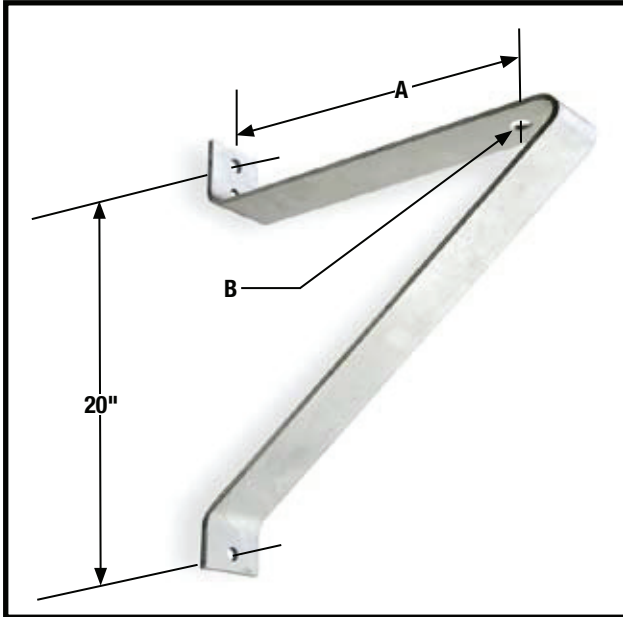

Side Angle Bracket

Wall Mounting

• Mounting hardware not included

Finish :
Dark Bronze = DB

Steel

| Catalog Number | A | B "Dia." | Wt/LBS |
|----------------|---------|----------|--------|
| ◆ SAB-G | 12-1/2" | 1 1/16" | 9 |

The Side Mount angle bracket is designed to be mounted on walls and is made of durable steel. The bracket is angled at a 45 degree and is designed for flood light type led or standard fixtures. Mounting hardware is not included.