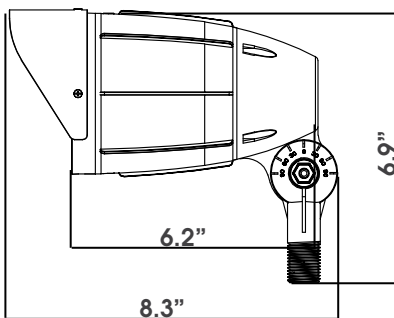

ORDERING*:

ORDER CODE	MODEL	NOMINAL WATTAGE	INPUT VOLTAGE	BEAM TYPE	COLOR TEMPERATURE (CCT)
100056	BF12AUDT30B	12W	120-277V	TIGHT	3000K
100058	BF12AUDT50B			TIGHT	5000K
100060	BF12AUDW30B			WIDE	3000K
100062	BF12AUDW50B			WIDE	5000K
100072	BF30AUDT30B	30W		TIGHT	3000K
100074	BF30AUDT50B			TIGHT	5000K
100076	BF30AUDW30B			WIDE	3000K
100078	BF30AUDW50B			WIDE	5000K

***DIMENSIONS:**

12W

30W

*Bullet and Shroud sold separately