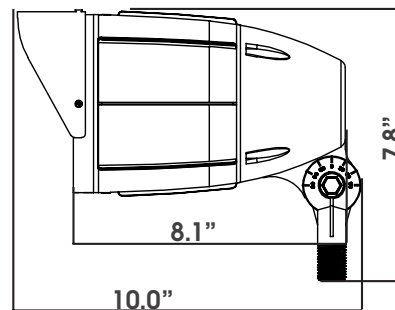

Lighting layouts and spacing criteria available upon request

*Please contact your MaxLite representative to order products that don't have order codes listed here.

ACCESSORIES				
ORDER CODE	MODEL	DESCRIPTION	FINISH	COMPATIBLE MODELS
101495	BF12SHB	Shroud for 12W Bullet Flood	Bronze	BF12XXXXXXBXXX
101496	BF30SHB	Shroud for 30W Bullet Flood	Bronze	BF30XXXXXXBXXX

***DIMENSIONS:**

12W

30W

*Bullet and Shroud sold separately