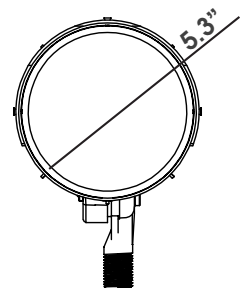

Lighting layouts and spacing criteria available upon request

*Please contact your MaxLite representative to order products that don't have order codes listed here.

ACCESSORIES				
ORDER CODE	MODEL	DESCRIPTION	FINISH	COMPATIBLE MODELS
101495	BF12SHB	Shroud for 12W Bullet Flood	Bronze	BF12XXXXXXBXXX
101496	BF30SHB	Shroud for 30W Bullet Flood	Bronze	BF30XXXXXXBXXX

***DIMENSIONS:**

12W

30W

*Bullet and Shroud sold separately