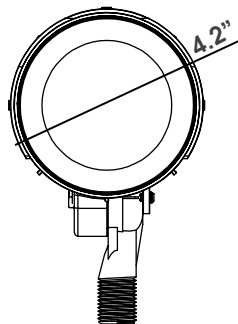

Lighting layouts and spacing criteria available upon request

*Please contact your MaxLite representative to order products that don't have order codes listed here.

ACCESSORIES				
ORDER CODE	MODEL	DESCRIPTION	FINISH	COMPATIBLE MODELS
101495	BF12SHB	Shroud for 12W Bullet Flood	Bronze	BF12XXXXXXBXXX
101496	BF30SHB	Shroud for 30W Bullet Flood	Bronze	BF30XXXXXXBXXX

***DIMENSIONS:**

12W

30W

*Bullet and Shroud sold separately