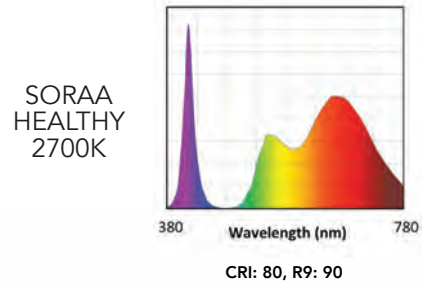

## CERTIFICATIONS

UL/CUL

FCC Title 47 Part 15B

RoHS

SPECTRAL POWER DISTRIBUTION

Model Number	Product Code	CCT (K)	Total Flux (Lm)	Beam Angle (°)	Halogen Equiv (W)**	Efficacy (Lm/W)	CRI/R9	White Point (McA)
--------------	--------------	---------	-----------------	----------------	---------------------	-----------------	--------	-------------------