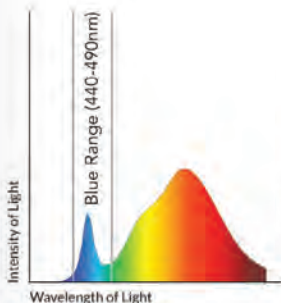

ZEROBLUE WITH 100% VISUAL APPEAL

STANDARD LED – large blue peak

Faded colors and whites