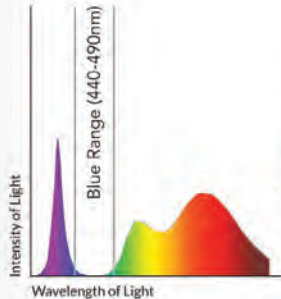

SORAA ZEROBLUE LED – soft white light with no blue

Beautiful colors and whites