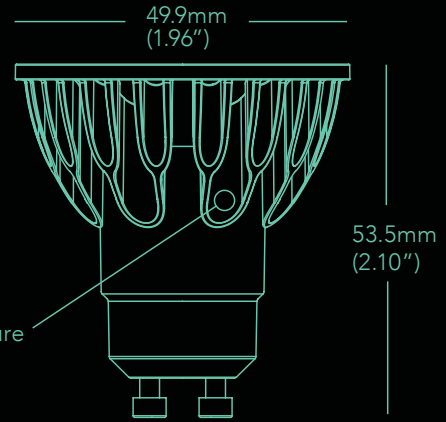

SORAA healthy™

LIFETIME AND WARRANTY

Rated lifetime to L70: 25,000 hours

Warranty: 3 years or 25,000 hours whichever comes first

LOCATION RATING

Suitable for damp locations

Not rated for use in wet locations, should not be exposed to liquid water (including condensation).

OPERATING TEMPERATURE

Minimum: -40° C (ambient)

Typical: 85° C - 95° C (lamp base)

Maximum: 100° C (lamp base)

ELECTRICAL SPECIFICATIONS

Wattage: 7.5W

Voltage: 230V +/- 12V

Frequency: 50/60 Hz

Power Factor: 0.95

Dimmability: <20%

Flicker Index: <0.08

Percent Flicker: <30%

CERTIFICATIONS

UL/CUL

FCC Title 47 Part 15B

RoHS