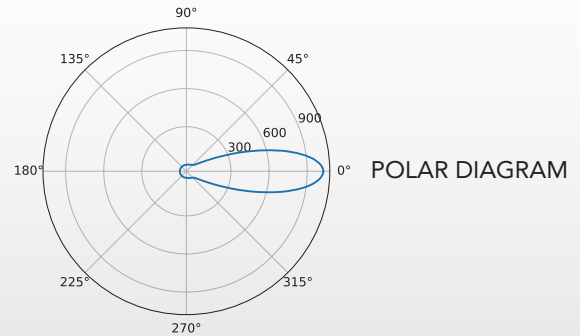

SORAA healthy™

LIFETIME AND WARRANTY

Rated lifetime to L70: 25,000 hours

Warranty: 3 years or 25,000 hours whichever comes first

LOCATION RATING

Suitable for damp locations

Not rated for use in wet locations, should not be exposed to liquid water (including condensation).

OPERATING TEMPERATURE

Minimum: -40° C (ambient)

Typical: 85° C - 95° C (lamp base)

Maximum: 100° C (lamp base)

ELECTRICAL SPECIFICATIONS

Wattage: 7.5W

Voltage: 230V +/- 12V

Frequency: 50/60 Hz

Power Factor: 0.95

Dimmability: <20%

Flicker Index: <0.08

Percent Flicker: <30%

CERTIFICATIONS

UL/CUL

FCC Title 47 Part 15B

RoHS

SPECTRAL POWER DISTRIBUTION

Model Number	Product Code	CCT (K)	Total Flux (Lm)	Beam Angle (°)	Halogen Equiv (W)**	Efficacy (Lm/W)	CRI/R9	White Point (McA)

HEALTHY SERIES

SH-MR16G-07-36D-27-01-X2	04694	2700	400	36°	50	53	80 / 90	3

*Specifications are at stable warm operating conditions (25°C ambient) **Energy Star Minimum

CCT = Correlated Color Temperature CRI = Color Rendering Index (Ra-8) White Point = White Point Accuracy in McA step

Soraa HEALTHY lamps are available in the following form factors: A60 – A19 – BR30 – MR16 – GU10

Soraa is a registered trademark of Soraa, Inc., Soraa HEALTHY and Soraa ZEROBLUE are trademarks of Soraa, Inc. Information and specifications subject to change. 1.18.19

SORAA®
SIMPLY PERFECT LIGHT