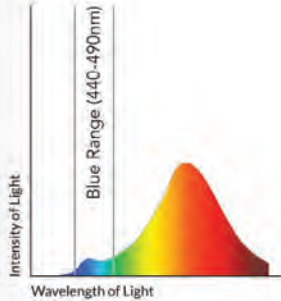

SLEEP LED – reduced blue, unnatural yellow

Unnatural yellow tint