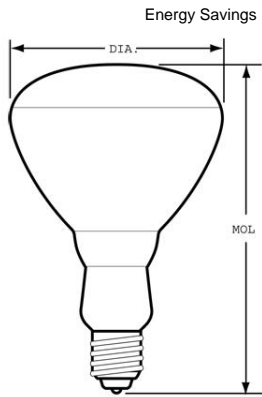

GE
Lighting

14016 - 65R40/FL/MI-6PK

GE soft white 65 watt BR40 floodlight 1-pack

- Use original GE's Soft White when you need a light without glare and harsh shadows.
- Replace ordinary light bulbs with GE Flood and Spotlight in all your track and recessed lighting fixtures.
- Estimated yearly energy costs \$7.83 based on 3 hours per day \$0.11 per kWh
- Lasts 1.8 years based on 3 hours per day usage
- 2600K soft white light appearance
- 500 lumens providing comfortable, inviting™ light
- BR40 indoor floodlight with medium base for use in directional fixtures such as recessed can lighting
- GE soft white indoor spotlights provide warm, pleasing everyday light without harsh glares and shadows. These bulbs' funnel shape and reflective coating help direct light where it is needed better than a standard incandescent bulb

GENERAL CHARACTERISTICS

Lamp Type	Incandescent - Reflector
Bulb	BR40
Base	Medium Screw (E26)
Filament	CC-6
Rated Life (NOM)	2000.0 h
Bulb Material	Soft glass
Life in Years (NOM)	1.8
Primary Application	Indoor Floodlight

DIMENSIONS

Maximum Overall Length (MOL) (NOM)	6.560 in(166.6 mm)
Bulb Diameter (DIA) (NOM)	5.000 in(127.0 mm)

PRODUCT INFORMATION

Product Code	14016
Description	65R40/FL/MI-6PK
Standard Package	BUNDLE
Standard Package GTIN	30043168140165
Standard Package Quantity	30
Sales Unit	Unit
No Of Items Per Sales Unit	1
No Of Items Per Standard Package	30
UPC	043168140164