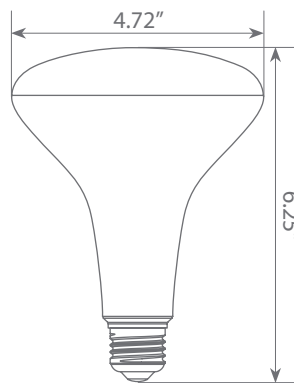

## Specifications

Input Power	Input Voltage	Lumen Output	Beam Angle	Center Beam	CCT
17 W	120V	1400 lm	110°	N/A	2700 K
CRI	Luminous Efficacy	Power Factor	Input Current	Base/Cap	Lamp Lifespan
80	82.4 lm/W	0.7	0.185 A	E26	25,000 Hrs.

### Product Dimensions