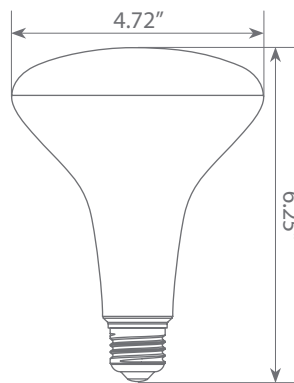

Estimated Energy Cost: \$2.04 per year

Specifications

Input Power	Input Voltage	Lumen Output	Beam Angle	Center Beam	CCT
17 W	120V	1400 lm	110°	N/A	3000 K

CRI	Luminous Efficacy	Power Factor	Input Current	Base/Cap	Lamp Lifespan
80	82.4 lm/W	0.7	0.185 A	E26	25,000 Hrs.

Product Features

Dimmable

Energy Efficient

Damp Rated

Product Dimensions

Product Photometric Data