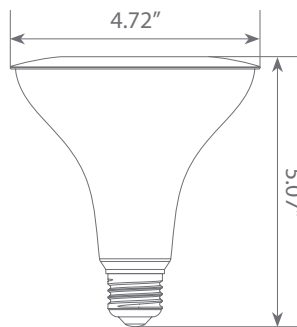

## Specifications

Input Power	Input Voltage	Lumen Output	Beam Angle	Center Beam	CCT
15 W	120V	1250 lm	40°	N/A	3000 K
CRI	Luminous Efficacy	Power Factor	Input Current	Base/Cap	Lamp Lifespan
80	83.3 lm/W	0.7	0.175 A	E26	25,000 Hrs.

### Product Dimensions