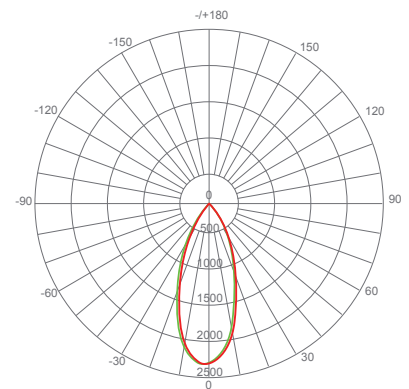

Product Photometric Data