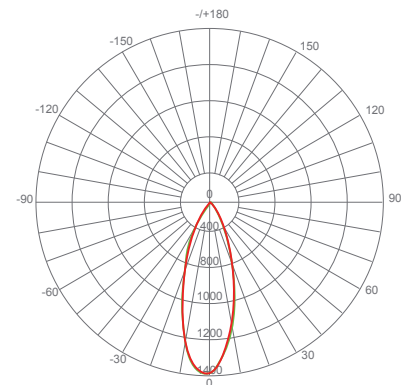

Product Photometric Data