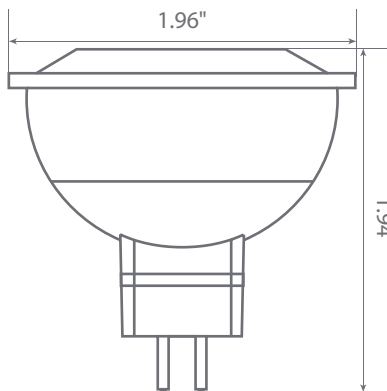

Product Dimensions