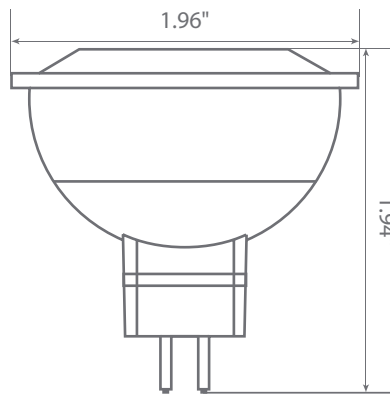

Product Dimensions