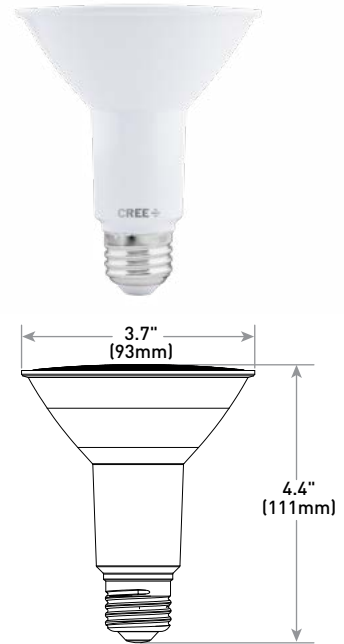

The Cree Professional Series PAR30 Short Neck and Long Neck LED bulb is a higher lumen solution ideal for use indoors in a track or recessed can, or outdoors in security or landscaping lighting. Delivering up to 1050 lumens of 2700K, 3000K, and 4000K light while using just 12 watts, the Cree PAR30 LED bulb is available in 15°, 25°, 40° beam angles. Commercial grade, these lamps are fully dimmable and designed to last 50,000 hours.

Performance Summary

Beam Spreads: 15° Spot, 25° Narrow Flood, 40° Flood
Lamp Delivered Light Output: PAR30S - 2700K : 1000 Lumens, 3000K/4000K : 1050 Lumens PAR30L - 2700K/3000K : 1000 Lumens, 4000K : 1050 Lumens
Input Power: 12 watts (75W equivalent)
CRI: >90
CCT: 2700K, 3000K, 4000K (40° Flood Only)
Limited Warranty: 5 years Commercial use
Lifetime: Designed to last at least 50,000 hours
Dimming: Dimmable to 5% with select dimmers
ENERGY STAR® Certified (May 2019), CEC California Title 20 Compliant
Can be ordered in Single Lamp Cartons (Master Carton Quantity = 12)

Long Neck