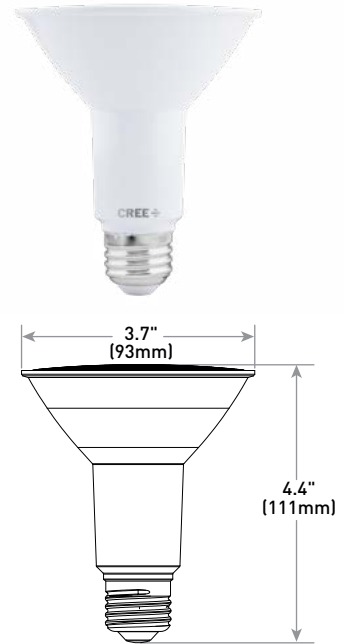

The Cree Professional Series PAR30 Short Neck and Long Neck LED bulb is a higher lumen solution ideal for use indoors in a track or recessed can, or outdoors in security or landscaping lighting. Delivering up to 1050 lumens of 2700K, 3000K, and 4000K light while using just 12 watts, the Cree PAR30 LED bulb is available in 15°, 25°, 40° beam angles. Commercial grade, these lamps are fully dimmable and designed to last 50,000 hours.

Performance Summary

- **Beam Spreads:** 15° Spot, 25° Narrow Flood, 40° Flood
- **Lamp Delivered Light Output:** PAR30S - 2700K : 1000 Lumens, 3000K/4000K : 1050 Lumens
  PAR30L - 2700K/3000K : 1000 Lumens, 4000K : 1050 Lumens
- **Input Power:** 12 watts (75W equivalent)
- **CRI:** >90
- **CCT:** 2700K, 3000K, 4000K (40° Flood Only)
- **Limited Warranty†:** 5 years Commercial use
- **Lifetime:** Designed to last at least 50,000 hours
- **Dimming:** Dimmable to 5% with select dimmers
- ENERGY STAR® Certified (May 2019), CEC California Title 20 Compliant
- Can be ordered in Single Lamp Cartons (Master Carton Quantity = 12)

Long Neck