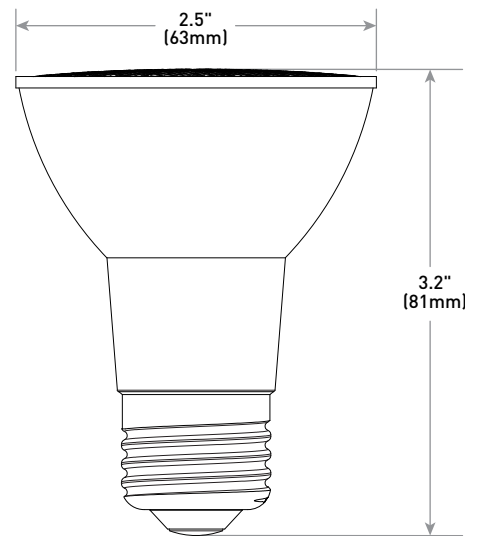

The Cree Professional Series PAR20 LED bulb is a higher lumen solution ideal for use indoors in a track or recessed can, or outdoors in security or landscaping lighting. Delivering up to 550 lumens of 2700K, 3000K, and 4000K light while using just 7 watts, the Cree PAR20 LED bulb is available in 15°, 25°, 40° beam angles. Commercial grade, these lamps are fully dimmable and designed to last 50,000 hours.

Performance Summary

- **Beam Spreads:** 15° Spot, 25° Narrow Flood, 40° Flood
- **Lamp Delivered Light Output:** 2700K: 530 Lumens, 3000K/4000L: 550 Lumens
- **Input Power:** 7 watts (50W equivalent)
- **CRI:** >90
- **CCT:** 2700K, 3000K, 4000K (40° Flood Only)
- **Limited Warranty†:** 5 years Commercial use
- **Lifetime:** Designed to last at least 50,000 hours
- **Dimming:** Dimmable to 5% with select dimmers
- ENERGY STAR® Certified (May 2019), CEC California Title 20 Compliant
- Can be ordered in Single Lamp Cartons (Master Carton Quantity = 24), (May 2019)

† See <http://lighting.cree.com/warranty> for warranty terms

Ordering Information

Example: PAR20-50W-P1-27K-40FL-E26-U1

PAR20	50	P1				E26		U1
Product	Watt Equivalent	Series	CCT	Beam Spread	Voltage	Base	CRI	Packaging Options
PAR20	50W 50 Watt, 530-550 Lumens CBCP = 15°: 6,600 - 6,250 Candelas 25°: 3,200 - 3,500 Candelas 40°: 1,100 - 3,000 Candelas	P1 Professional Series 1st Generation	27K 2700K 30K 3000K 40K 4000K (40° Flood Only)	15SP 15° Spot 25NF 25° Narrow Flood 40FL 40° Flood	Blank 120 Volt	E26 Edison Base	Blank >90 CRI	U1 Single-Lamp Carton Master Carton = 24 Single-Lamp Cartons

Rev. Date: V2 05/09/2019