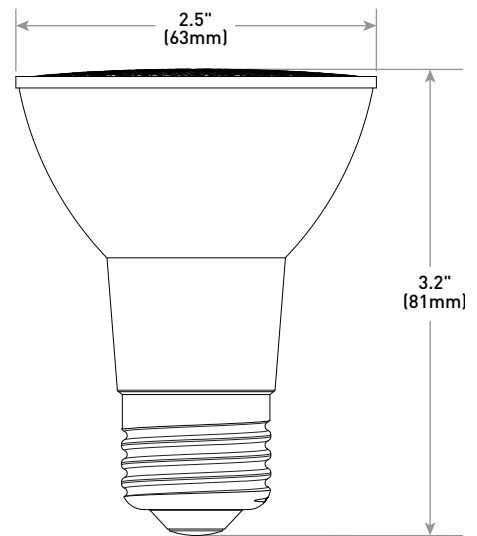

The Cree Professional Series PAR20 LED bulb is a higher lumen solution ideal for use indoors in a track or recessed can, or outdoors in security or landscaping lighting. Delivering up to 550 lumens of 2700K, 3000K, and 4000K light while using just 7 watts, the Cree PAR20 LED bulb is available in 15°, 25°, 40° beam angles. Commercial grade, these lamps are fully dimmable and designed to last 50,000 hours.

Performance Summary

- **Beam Spreads:** 15° Spot, 25° Narrow Flood, 40° Flood
- **Lamp Delivered Light Output:** 2700K: 530 Lumens, 3000K/4000L: 550 Lumens
- **Input Power:** 7 watts (50W equivalent)
- **CRI:** >90
- **CCT:** 2700K, 3000K, 4000K (40° Flood Only)
- **Limited Warranty†:** 5 years Commercial use
- **Lifetime:** Designed to last at least 50,000 hours
- **Dimming:** Dimmable to 5% with select dimmers
- ENERGY STAR® Certified (May 2019), CEC California Title 20 Compliant
- Can be ordered in Single Lamp Cartons (Master Carton Quantity = 24), (May 2019)

† See <http://lighting.cree.com/warranty> for warranty terms

Ordering Information

Example: PAR20-50W-P1-27K-40FL-E26-U1

PAR20	50	P1				E26		U1
Product	Watt Equivalent	Series	CCT	Beam Spread	Voltage	Base	CRI	Packaging Options
PAR20	50W 50 Watt, 530-550 Lumens CBCP = 15°: 6,600 - 6,250 Candelas 25°: 3,200 - 3,500 Candelas 40°: 1,100 - 3,000 Candelas	P1 Professional Series 1st Generation	27K 2700K 30K 3000K 40K 4000K (40° Flood Only)	15SP 15° Spot 25NF 25° Narrow Flood 40FL 40° Flood	Blank 120 Volt	E26 Edison Base	Blank >90 CRI	U1 Single-Lamp Carton Master Carton = 24 Single-Lamp Cartons