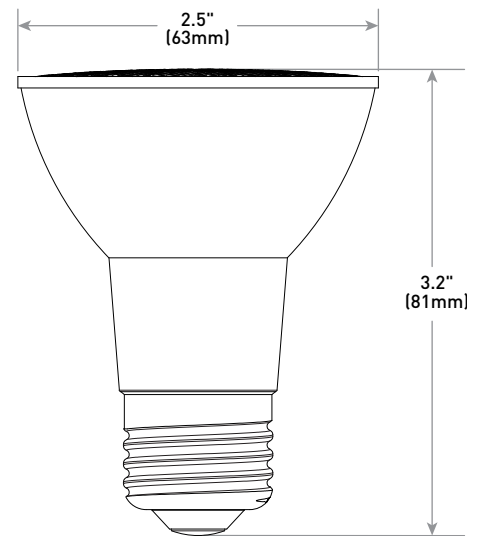

The Cree Professional Series PAR20 LED bulb is a higher lumen solution ideal for use indoors in a track or recessed can, or outdoors in security or landscaping lighting. Delivering up to 550 lumens of 2700K, 3000K, and 4000K light while using just 7 watts, the Cree PAR20 LED bulb is available in 15°, 25°, 40° beam angles. Commercial grade, these lamps are fully dimmable and designed to last 50,000 hours.

Performance Summary

- **Beam Spreads:** 15° Spot, 25° Narrow Flood, 40° Flood
- **Lamp Delivered Light Output:** 2700K: 530 Lumens, 3000K/4000L: 550 Lumens
- **Input Power:** 7 watts (50W equivalent)
- **CRI:** >90
- **CCT:** 2700K, 3000K, 4000K (40° Flood Only)
- **Limited Warranty*:** 5 years Commercial use
- **Lifetime:** Designed to last at least 50,000 hours
- **Dimming:** Dimmable to 5% with select dimmers
- ENERGY STAR® Certified (May 2019), CEC California Title 20 Compliant
- Can be ordered in Single Lamp Cartons (Master Carton Quantity = 24), (May 2019)

* See <http://lighting.cree.com/warranty> for warranty terms

Ordering Information

Example: PAR20-50W-P1-27K-40FL-E26-U1

PAR20	50	P1				E26		U1
Product	Watt Equivalent	Series	CCT	Beam Spread	Voltage	Base	CRI	Packaging Options
PAR20	50W 50 Watt, 530-550 Lumens CBCP = 15°: 6,600 - 6,250 Candelas 25°: 3,200 - 3,500 Candelas 40°: 1,100 - 3,000 Candelas	P1 Professional Series 1st Generation	27K 2700K 30K 3000K 40K 4000K (40° Flood Only)	15SP 15° Spot 25NF 25° Narrow Flood 40FL 40° Flood	Blank 120 Volt	E26 Edison Base	Blank >90 CRI	U1 Single-Lamp Carton Master Carton = 24 Single-Lamp Cartons

Rev. Date: V2 05/09/2019