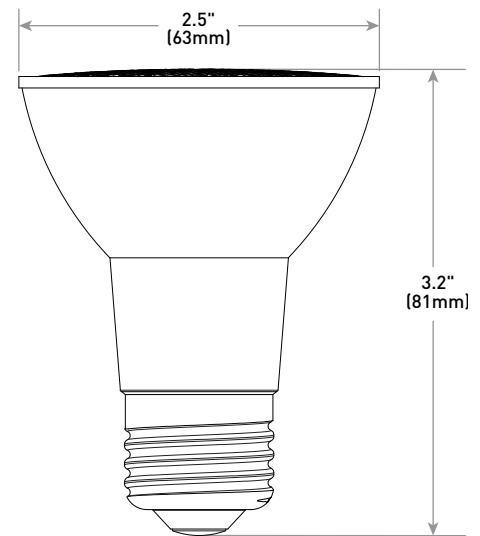

The Cree Professional Series PAR20 LED bulb is a higher lumen solution ideal for use indoors in a track or recessed can, or outdoors in security or landscaping lighting. Delivering up to 550 lumens of 2700K, 3000K, and 4000K light while using just 7 watts, the Cree PAR20 LED bulb is available in 15°, 25°, 40° beam angles. Commercial grade, these lamps are fully dimmable and designed to last 50,000 hours.

Performance Summary

- **Beam Spreads:** 15° Spot, 25° Narrow Flood, 40° Flood
- **Lamp Delivered Light Output:** 2700K: 530 Lumens, 3000K/4000L: 550 Lumens
- **Input Power:** 7 watts (50W equivalent)
- **CRI:** >90
- **CCT:** 2700K, 3000K, 4000K (40° Flood Only)
- **Limited Warranty†:** 5 years Commercial use
- **Lifetime:** Designed to last at least 50,000 hours
- **Dimming:** Dimmable to 5% with select dimmers
- ENERGY STAR® Certified (May 2019), CEC California Title 20 Compliant
- Can be ordered in Single Lamp Cartons (Master Carton Quantity = 24), (May 2019)

† See <http://lighting.cree.com/warranty> for warranty terms

Ordering Information

Example: PAR20-50W-P1-27K-40FL-E26-U1

PAR20	50	P1				E26		U1
Product	Watt Equivalent	Series	CCT	Beam Spread	Voltage	Base	CRI	Packaging Options
PAR20	50W 50 Watt, 530-550 Lumens CBCP = 15°: 6,600 - 6,250 Candelas 25°: 3,200 - 3,500 Candelas 40°: 1,100 - 3,000 Candelas	P1 Professional Series 1st Generation	27K 2700K 30K 3000K 40K 4000K (40° Flood Only)	15SP 15° Spot 25NF 25° Narrow Flood 40FL 40° Flood	Blank 120 Volt	E26 Edison Base	Blank >90 CRI	U1 Single-Lamp Carton Master Carton = 24 Single-Lamp Cartons