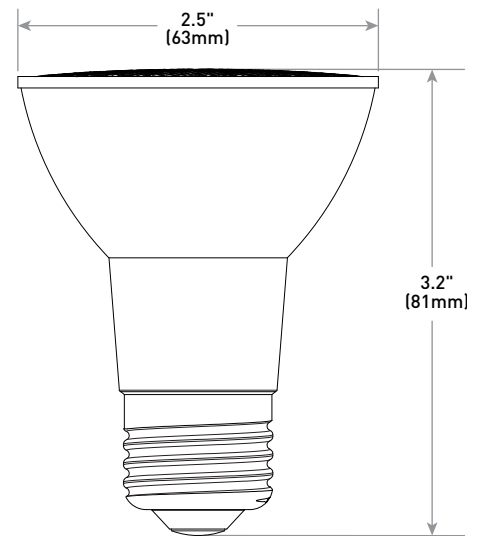

The Cree Professional Series PAR20 LED bulb is a higher lumen solution ideal for use indoors in a track or recessed can, or outdoors in security or landscaping lighting. Delivering up to 550 lumens of 2700K, 3000K, and 4000K light while using just 7 watts, the Cree PAR20 LED bulb is available in 15°, 25°, 40° beam angles. Commercial grade, these lamps are fully dimmable and designed to last 50,000 hours.

Performance Summary

- **Beam Spreads:** 15° Spot, 25° Narrow Flood, 40° Flood
- **Lamp Delivered Light Output:** 2700K: 530 Lumens, 3000K/4000L: 550 Lumens
- **Input Power:** 7 watts (50W equivalent)
- **CRI:** >90
- **CCT:** 2700K, 3000K, 4000K (40° Flood Only)
- **Limited Warranty*:** 5 years Commercial use
- **Lifetime:** Designed to last at least 50,000 hours
- **Dimming:** Dimmable to 5% with select dimmers
- ENERGY STAR® Certified (May 2019), CEC California Title 20 Compliant
- Can be ordered in Single Lamp Cartons (Master Carton Quantity = 24), (May 2019)

* See <http://lighting.cree.com/warranty> for warranty terms

Ordering Information

Example: PAR20-50W-P1-27K-40FL-E26-U1

PAR20	50	P1				E26		U1
Product	Watt Equivalent	Series	CCT	Beam Spread	Voltage	Base	CRI	Packaging Options
PAR20	50W 50 Watt, 530-550 Lumens CBCP = 15°: 6,600 - 6,250 Candelas 25°: 3,200 - 3,500 Candelas 40°: 1,100 - 3,000 Candelas	P1 Professional Series 1st Generation	27K 2700K 30K 3000K 40K 4000K (40° Flood Only)	15SP 15° Spot 25NF 25° Narrow Flood 40FL 40° Flood	Blank 120 Volt	E26 Edison Base	Blank >90 CRI	U1 Single-Lamp Carton Master Carton = 24 Single-Lamp Cartons

Rev. Date: V2 05/09/2019