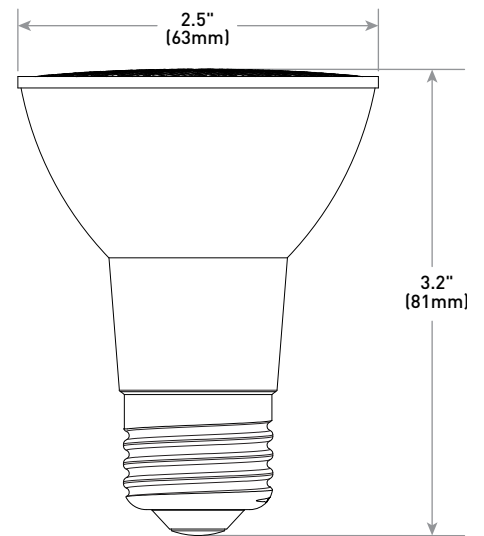

The Cree Professional Series PAR20 LED bulb is a higher lumen solution ideal for use indoors in a track or recessed can, or outdoors in security or landscaping lighting. Delivering up to 550 lumens of 2700K, 3000K, and 4000K light while using just 7 watts, the Cree PAR20 LED bulb is available in 15°, 25°, 40° beam angles. Commercial grade, these lamps are fully dimmable and designed to last 50,000 hours.

Performance Summary

Beam Spreads: 15° Spot, 25° Narrow Flood, 40° Flood
Lamp Delivered Light Output: 2700K: 530 Lumens, 3000K/4000L: 550 Lumens
Input Power: 7 watts (50W equivalent)
CRI: >90
CCT: 2700K, 3000K, 4000K (40° Flood Only)
Limited Warranty*: 5 years Commercial use
Lifetime: Designed to last at least 50,000 hours
Dimming: Dimmable to 5% with select dimmers
ENERGY STAR® Certified (May 2019), CEC California Title 20 Compliant
Can be ordered in Single Lamp Cartons (Master Carton Quantity = 24), (May 2019)

* See <http://lighting.cree.com/warranty> for warranty terms

Ordering Information

Example: PAR20-50W-P1-27K-40FL-E26-U1

PAR20	50	P1				E26		U1
Product	Watt Equivalent	Series	CCT	Beam Spread	Voltage	Base	CRI	Packaging Options
PAR20	50W 50 Watt, 530-550 Lumens CBCP = 15°: 6,600 - 6,250 Candelas 25°: 3,200 - 3,500 Candelas 40°: 1,100 - 3,000 Candelas	P1 Professional Series 1st Generation	27K 2700K 30K 3000K 40K 4000K (40° Flood Only)	15SP 15° Spot 25NF 25° Narrow Flood 40FL 40° Flood	Blank 120 Volt	E26 Edison Base	Blank >90 CRI	U1 Single-Lamp Carton Master Carton = 24 Single-Lamp Cartons

Rev. Date: V2 05/09/2019