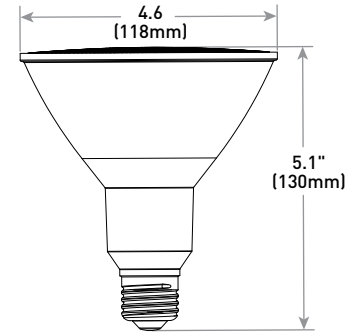

150W

The ENERGY STAR certified, California complaint Cree Professional Series PAR38 LED bulb is a higher lumen solution ideal for use indoors in a track or recessed can, or outdoors in security or landscaping lighting. Delivering up to 1,500 lumens of 2700K, 3000K, or 4000K light, halogen-like light white using up to 19 watts, the Cree PAR38 LED bulb is available in multiple beam angles for different applications. It is fully dimmable and designed to last 25,000 or 50,000 hours.

Performance Summary

Beam Spreads: 15° Spot, 25° Narrow Flood, 40° Flood
Lamp Delivered Light Output: 120W Replacement: 1,330 -1,370 Lumens; 150W Replacement: 1,500 Lumens
Input Power: 120W Replacement: 16.5 watts; 150W Replacement: 19 watts
CRI: >90
CCT: 2700K, 3000K, 4000K
Limited Warranty*: 5 years Commercial use
Lifetime: 120W Replacement: Designed to last at least 50,000 hours; 150W Replacement: Designed to last at least 25,000 Hours
Dimming: Dimmable to 5% with select dimmers
ENERGY® Star Certified 150W Only, 120W (May 2019); CEC California Title 20 Compliant
Can be ordered in Single Lamp Cartons (Master Carton Quantity = 12)