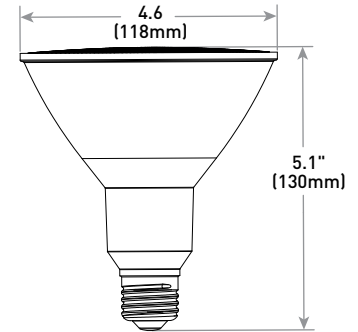

150W

The ENERGY STAR certified, California complaint Cree Professional Series PAR38 LED bulb is a higher lumen solution ideal for use indoors in a track or recessed can, or outdoors in security or landscaping lighting. Delivering up to 1,500 lumens of 2700K, 3000K, or 4000K light, halogen-like light white using up to 19 watts, the Cree PAR38 LED bulb is available in multiple beam angles for different applications. It is fully dimmable and designed to last 25,000 or 50,000 hours.

Performance Summary

Beam Spreads: 15° Spot, 25° Narrow Flood, 40° Flood
Lamp Delivered Light Output: 120W Replacement: 1,330 -1,370 Lumens; 150W Replacement: 1,500 Lumens
Input Power: 120W Replacement: 16.5 watts; 150W Replacement: 19 watts
CRI: >90
CCT: 2700K, 3000K, 4000K
Limited Warranty*: 5 years Commercial use
Lifetime: 120W Replacement: Designed to last at least 50,000 hours; 150W Replacement: Designed to last at least 25,000 Hours
Dimming: Dimmable to 5% with select dimmers
ENERGY® Star Certified 150W Only, 120W (May 2019); CEC California Title 20 Compliant
Can be ordered in Single Lamp Cartons (Master Carton Quantity = 12)