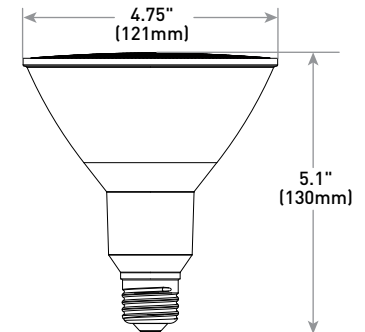

150W

Ordering Information

Example: PAR38-120W-P1-30K-40FL-E26-U1

PAR38		P1				E26		U1
Product	Watt Equivalent	Series	CCT	Beam Spread	Voltage	Base	CRI	Packaging Options
PAR38	120W 120 Watt, 1,300 - 1,370 Lumens CBCP = 15°: 16,000 Candelas, 25°: 6,800 - 7,300 Candelas, 40°: 2,500 - 3,000 Candelas 150W 1500 lumens CBCP = 3,360 Candelas	P1 Professional Series 1st Generation	27K 2700K (120W Only) 30K 3000K 40K 4000K (120W, 40° Flood Only)	15SP 15° Spot (120W Only) 25NF 25° Narrow Flood (120W Only) 40FL 40° Flood	Blank 120 Volt	E26 Edison Base	Blank >90 CRI	U1 Single-Lamp Carton Master Carton = 12 Single-Lamp Cartons

Rev. Date: V3 05/09/2019