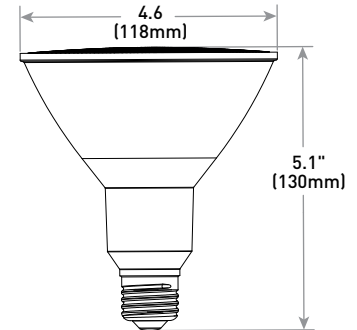

150W

The ENERGY STAR certified, California complaint Cree Professional Series PAR38 LED bulb is a higher lumen solution ideal for use indoors in a track or recessed can, or outdoors in security or landscaping lighting. Delivering up to 1,500 lumens of 2700K, 3000K, or 4000K light, halogen-like light white using up to 19 watts, the Cree PAR38 LED bulb is available in multiple beam angles for different applications. It is fully dimmable and designed to last 25,000 or 50,000 hours.

Performance Summary

Beam Spreads: 15° Spot, 25° Narrow Flood, 40° Flood
Lamp Delivered Light Output: 120W Replacement: 1,330 -1,370 Lumens; 150W Replacement: 1,500 Lumens
Input Power: 120W Replacement: 16.5 watts; 150W Replacement: 19 watts
CRI: >90
CCT: 2700K, 3000K, 4000K
Limited Warranty*: 5 years Commercial use
Lifetime: 120W Replacement: Designed to last at least 50,000 hours; 150W Replacement: Designed to last at least 25,000 Hours
Dimming: Dimmable to 5% with select dimmers
ENERGY® Star Certified 150W Only, 120W (May 2019); CEC California Title 20 Compliant
Can be ordered in Single Lamp Cartons (Master Carton Quantity = 12)