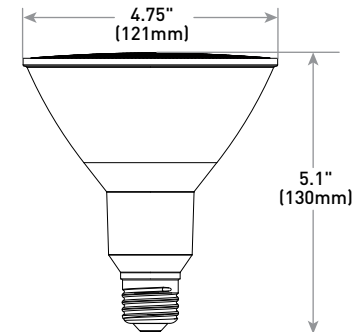

150W

Ordering Information

Example: PAR38-120W-P1-30K-40FL-E26-U1

PAR38		P1				E26		U1
Product	Watt Equivalent	Series	CCT	Beam Spread	Voltage	Base	CRI	Packaging Options
PAR38	120W 120 Watt, 1,300 - 1,370 Lumens CBCP = 15°: 16,000 Candelas, 25°: 6,800 - 7,300 Candelas, 40°: 2,500 - 3,000 Candelas 150W 1500 lumens CBCP = 3,360 Candelas	P1 Professional Series 1st Generation	27K 2700K (120W Only) 30K 3000K 40K 4000K (120W, 40° Flood Only)	15SP 15° Spot (120W Only) 25NF 25° Narrow Flood (120W Only) 40FL 40° Flood	Blank 120 Volt	E26 Edison Base	Blank >90 CRI	U1 Single-Lamp Carton Master Carton = 12 Single-Lamp Cartons

Rev. Date: V3 05/09/2019