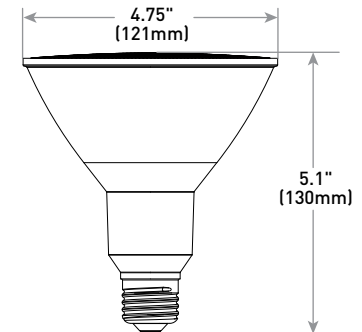

Ordering Information

Example: PAR38-120W-P1-30K-40FL-E26-U1

PAR38		P1				E26		U1
Product	Watt Equivalent	Series	CCT	Beam Spread	Voltage	Base	CRI	Packaging Options
PAR38	120W 120 Watt, 1,300 - 1,370 Lumens CBCP = 15°: 16,000 Candelas, 25°: 6,800 - 7,300 Candelas, 40°: 2,500 - 3,000 Candelas 150W 1500 lumens CBCP = 3,360 Candelas	P1 Professional Series 1st Generation	27K 2700K (120W Only) 30K 3000K 40K 4000K (120W, 40° Flood Only)	15SP 15° Spot (120W Only) 25NF 25° Narrow Flood (120W Only) 40FL 40° Flood	Blank 120 Volt	E26 Edison Base	Blank >90 CRI	U1 Single-Lamp Carton Master Carton = 12 Single-Lamp Cartons

Rev. Date: V3 05/09/2019