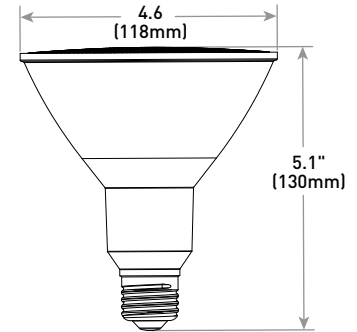

The ENERGY STAR certified, California complaint Cree Professional Series PAR38 LED bulb is a higher lumen solution ideal for use indoors in a track or recessed can, or outdoors in security or landscaping lighting. Delivering up to 1,500 lumens of 2700K, 3000K, or 4000K light, halogen-like light white using up to 19 watts, the Cree PAR38 LED bulb is available in multiple beam angles for different applications. It is fully dimmable and designed to last 25,000 or 50,000 hours.

Performance Summary

Beam Spreads: 15° Spot, 25° Narrow Flood, 40° Flood

Lamp Delivered Light Output: 120W Replacement: 1,330 -1,370 Lumens; 150W Replacement: 1,500 Lumens

Input Power: 120W Replacement: 16.5 watts; 150W Replacement: 19 watts

CRI: >90

CCT: 2700K, 3000K, 4000K

Limited Warranty*: 5 years Commercial use

Lifetime: 120W Replacement: Designed to last at least 50,000 hours; 150W Replacement: Designed to last at least 25,000 Hours

Dimming: Dimmable to 5% with select dimmers

ENERGY® Star Certified 150W Only, 120W (May 2019); CEC California Title 20 Compliant

Can be ordered in Single Lamp Cartons (Master Carton Quantity = 12)

120W

150W