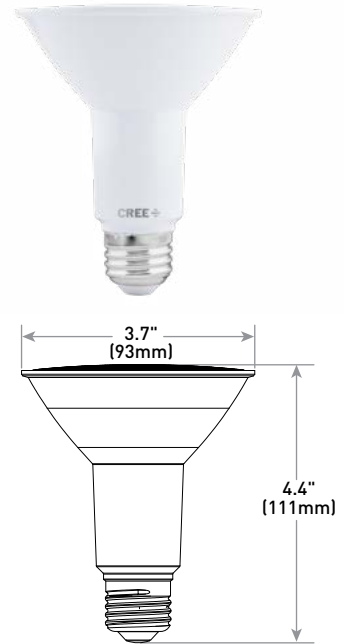

The Cree Professional Series PAR30 Short Neck and Long Neck LED bulb is a higher lumen solution ideal for use indoors in a track or recessed can, or outdoors in security or landscaping lighting. Delivering up to 1050 lumens of 2700K, 3000K, and 4000K light while using just 12 watts, the Cree PAR30 LED bulb is available in 15°, 25°, 40° beam angles. Commercial grade, these lamps are fully dimmable and designed to last 50,000 hours.

Performance Summary

- **Beam Spreads:** 15° Spot, 25° Narrow Flood, 40° Flood
- **Lamp Delivered Light Output:** PAR30S - 2700K : 1000 Lumens, 3000K/4000K : 1050 Lumens
  PAR30L - 2700K/3000K : 1000 Lumens, 4000K : 1050 Lumens
- **Input Power:** 12 watts (75W equivalent)
- **CRI:** >90
- **CCT:** 2700K, 3000K, 4000K (40° Flood Only)
- **Limited Warranty*:** 5 years Commercial use
- **Lifetime:** Designed to last at least 50,000 hours
- **Dimming:** Dimmable to 5% with select dimmers
- ENERGY STAR® Certified (May 2019), CEC California Title 20 Compliant
- Can be ordered in Single Lamp Cartons (Master Carton Quantity = 12)

Long Neck