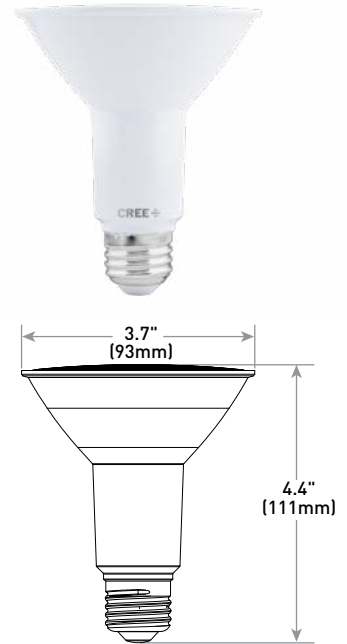

The Cree Professional Series PAR30 Short Neck and Long Neck LED bulb is a higher lumen solution ideal for use indoors in a track or recessed can, or outdoors in security or landscaping lighting. Delivering up to 1050 lumens of 2700K, 3000K, and 4000K light while using just 12 watts, the Cree PAR30 LED bulb is available in 15°, 25°, 40° beam angles. Commercial grade, these lamps are fully dimmable and designed to last 50,000 hours.

Performance Summary

Beam Spreads: 15° Spot, 25° Narrow Flood, 40° Flood
Lamp Delivered Light Output: PAR30S - 2700K : 1000 Lumens, 3000K/4000K : 1050 Lumens PAR30L - 2700K/3000K : 1000 Lumens, 4000K : 1050 Lumens
Input Power: 12 watts (75W equivalent)
CRI: >90
CCT: 2700K, 3000K, 4000K (40° Flood Only)
Limited Warranty: 5 years Commercial use
Lifetime: Designed to last at least 50,000 hours
Dimming: Dimmable to 5% with select dimmers
ENERGY STAR® Certified (May 2019), CEC California Title 20 Compliant
Can be ordered in Single Lamp Cartons (Master Carton Quantity = 12)

Long Neck