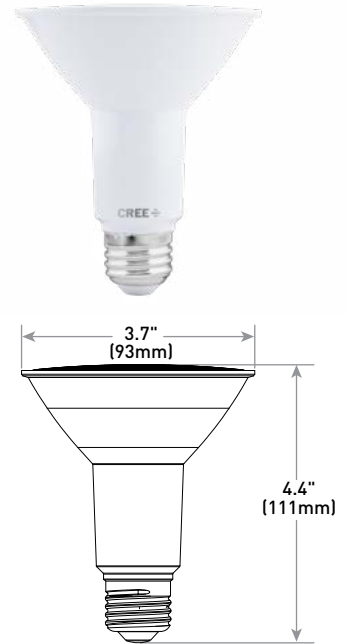

The Cree Professional Series PAR30 Short Neck and Long Neck LED bulb is a higher lumen solution ideal for use indoors in a track or recessed can, or outdoors in security or landscaping lighting. Delivering up to 1050 lumens of 2700K, 3000K, and 4000K light while using just 12 watts, the Cree PAR30 LED bulb is available in 15°, 25°, 40° beam angles. Commercial grade, these lamps are fully dimmable and designed to last 50,000 hours.

Performance Summary

- **Beam Spreads:** 15° Spot, 25° Narrow Flood, 40° Flood
- **Lamp Delivered Light Output:** PAR30S - 2700K : 1000 Lumens, 3000K/4000K : 1050 Lumens
  PAR30L - 2700K/3000K : 1000 Lumens, 4000K : 1050 Lumens
- **Input Power:** 12 watts (75W equivalent)
- **CRI:** >90
- **CCT:** 2700K, 3000K, 4000K (40° Flood Only)
- **Limited Warranty:** 5 years Commercial use
- **Lifetime:** Designed to last at least 50,000 hours
- **Dimming:** Dimmable to 5% with select dimmers
- ENERGY STAR® Certified (May 2019), CEC California Title 20 Compliant
- Can be ordered in Single Lamp Cartons (Master Carton Quantity = 12)

Long Neck