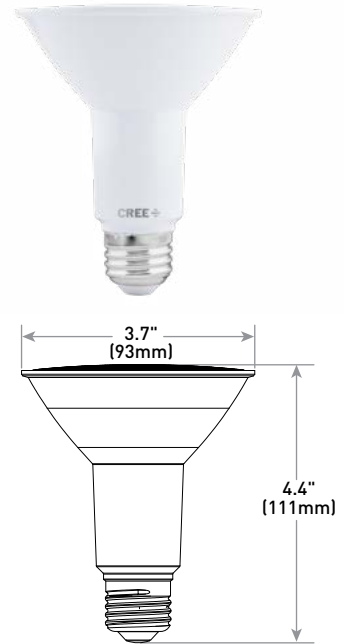

The Cree Professional Series PAR30 Short Neck and Long Neck LED bulb is a higher lumen solution ideal for use indoors in a track or recessed can, or outdoors in security or landscaping lighting. Delivering up to 1050 lumens of 2700K, 3000K, and 4000K light while using just 12 watts, the Cree PAR30 LED bulb is available in 15°, 25°, 40° beam angles. Commercial grade, these lamps are fully dimmable and designed to last 50,000 hours.

Performance Summary

- **Beam Spreads:** 15° Spot, 25° Narrow Flood, 40° Flood
- **Lamp Delivered Light Output:** PAR30S - 2700K : 1000 Lumens, 3000K/4000K : 1050 Lumens
  PAR30L - 2700K/3000K : 1000 Lumens, 4000K : 1050 Lumens
- **Input Power:** 12 watts (75W equivalent)
- **CRI:** >90
- **CCT:** 2700K, 3000K, 4000K (40° Flood Only)
- **Limited Warranty:** 5 years Commercial use
- **Lifetime:** Designed to last at least 50,000 hours
- **Dimming:** Dimmable to 5% with select dimmers
- ENERGY STAR® Certified (May 2019), CEC California Title 20 Compliant
- Can be ordered in Single Lamp Cartons (Master Carton Quantity = 12)

Long Neck