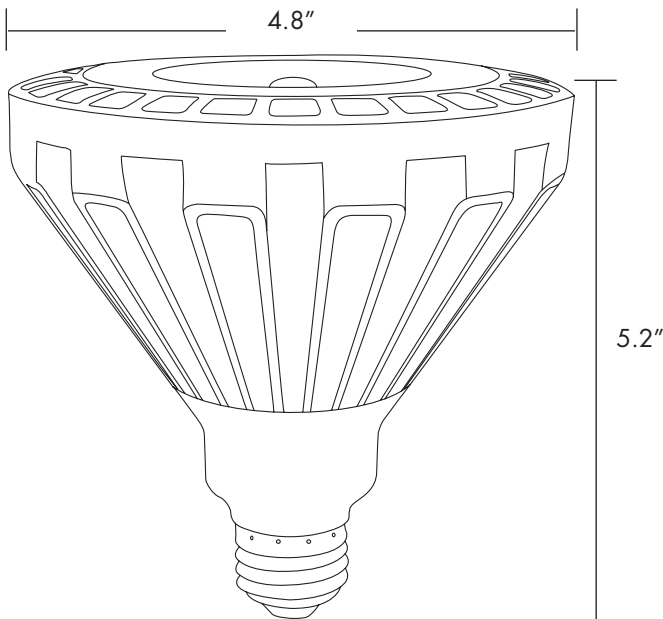

Input Line Voltage 120V

Input Line Frequency 50/60HZ

Lamp Life (Rated) 25,000 hours

Beam Angle 15° Spot; **25° Narrow Flood**; 40° Flood

CRI 80

we know light.™

5 YEAR WARRANTY

RoHS COMPLIANT

LED High Lumen PAR Lamps

ENERGY SAVING • 25,000 HOURS • 5 YEAR WARRANTY

ITEM #	DESCRIPTION	VOLTAGE	LED WATTS	WATTAGE EQUIVALENT	LUMENS	LPW	CRI	COLOR TEMP	BEAM ANGLE	BASE
LED P38 30W										
15° Spot • 25,000 hours										
L30P38D2527KSP	LED 30W P38 DIM 27K SP	120V	30	250	2700	90	80	2700K	15°	E26
L30P38D2530KSP	LED 30W P38 DIM 30K SP	120V	30	250	3000	100	80	3000K	15°	E26
L30P38D2535KSP	LED 30W P38 DIM 35K SP	120V	30	250	3000	100	80	3500K	15°	E26
L30P38D2541KSP	LED 30W P38 DIM 41K SP	120V	30	250	3000	100	80	4100K	15°	E26
L30P38D2550KSP	LED 30W P38 DIM 50K SP	120V	30	250	3000	100	80	5000K	15°	E26
25° Narrow Flood • 25,000 hours										
L30P38D2527KNFL	LED 30W P38 DIM 27K NFL	120V	30	250	2700	90	80	2700K	25°	E26
L30P38D2530KNFL	LED 30W P38 DIM 30K NFL	120V	30	250	3000	100	80	3000K	25°	E26
L30P38D2535KNFL	LED 30W P38 DIM 35K NFL	120V	30	250	3000	100	80	3500K	25°	E26
L30P38D2541KNFL	LED 30W P38 DIM 41K NFL	120V	30	250	3000	100	80	4100K	25°	E26
L30P38D2550KNFL	LED 30W P38 DIM 50K NFL	120V	30	250	3000	100	80	5000K	25°	E26
40° Flood • 25,000 hours										
L30P38D2527KFL	LED 30W P38 DIM 27K FL	120V	30	250	2700	90	80	2700K	40°	E26
L30P38D2530KFL	LED 30W P38 DIM 30K FL	120V	30	250	3000	100	80	3000K	40°	E26
L30P38D2535KFL	LED 30W P38 DIM 35K FL	120V	30	250	3000	100	80	3500K	40°	E26
L30P38D2541KFL	LED 30W P38 DIM 41K FL	120V	30	250	3000	100	80	4100K	40°	E26
L30P38D2550KFL	LED 30W P38 DIM 50K FL	120V	30	250	3000	100	80	5000K	40°	E26