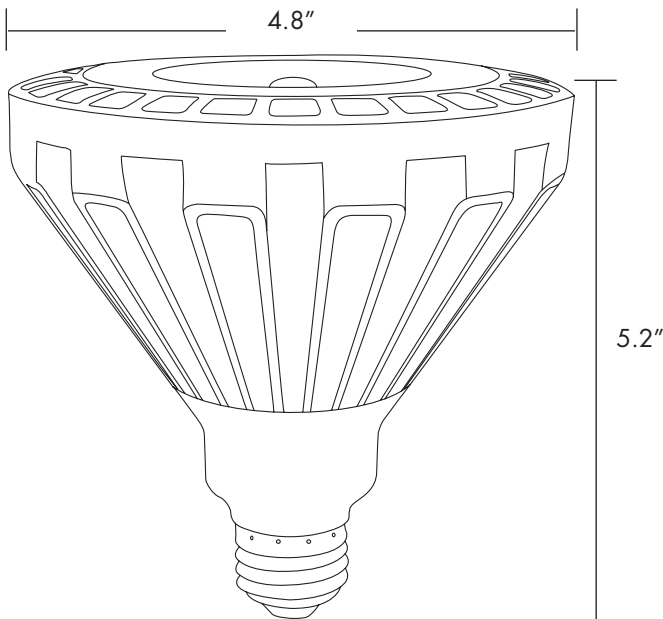

Available in Flood, **Narrow Flood**, and Spot Beam Angles

BENEFITS

Instant energy savings

Minimizes replacement and maintenance costs

Creates just the right light

Can be used outdoors

SPECIFICATIONS

Color Temperatures 2700K; 3000K; 3500K; **4100K**; 5000K
 Input Line Voltage 120V
 Input Line Frequency 50/60HZ
 Lamp Life (Rated) 25,000 hours
 Beam Angle 15° Spot; **25° Narrow Flood**; 40° Flood
 CRI 80

we know light.™

5 YEAR WARRANTY

RoHS COMPLIANT

LED High Lumen PAR Lamps

ENERGY SAVING • 25,000 HOURS • 5 YEAR WARRANTY

ITEM #	DESCRIPTION	VOLTAGE	LED WATTS	WATTAGE EQUIVALENT	LUMENS	LPW	CRI	COLOR TEMP	BEAM ANGLE	BASE
LED P38 30W										
15° Spot • 25,000 hours										
L30P38D2527KSP	LED 30W P38 DIM 27K SP	120V	30	250	2700	90	80	2700K	15°	E26
L30P38D2530KSP	LED 30W P38 DIM 30K SP	120V	30	250	3000	100	80	3000K	15°	E26
L30P38D2535KSP	LED 30W P38 DIM 35K SP	120V	30	250	3000	100	80	3500K	15°	E26
L30P38D2541KSP	LED 30W P38 DIM 41K SP	120V	30	250	3000	100	80	4100K	15°	E26
L30P38D2550KSP	LED 30W P38 DIM 50K SP	120V	30	250	3000	100	80	5000K	15°	E26
25° Narrow Flood • 25,000 hours										
L30P38D2527KNFL	LED 30W P38 DIM 27K NFL	120V	30	250	2700	90	80	2700K	25°	E26
L30P38D2530KNFL	LED 30W P38 DIM 30K NFL	120V	30	250	3000	100	80	3000K	25°	E26
L30P38D2535KNFL	LED 30W P38 DIM 35K NFL	120V	30	250	3000	100	80	3500K	25°	E26
L30P38D2541KNFL	LED 30W P38 DIM 41K NFL	120V	30	250	3000	100	80	4100K	25°	E26
L30P38D2550KNFL	LED 30W P38 DIM 50K NFL	120V	30	250	3000	100	80	5000K	25°	E26
40° Flood • 25,000 hours										
L30P38D2527KFL	LED 30W P38 DIM 27K FL	120V	30	250	2700	90	80	2700K	40°	E26
L30P38D2530KFL	LED 30W P38 DIM 30K FL	120V	30	250	3000	100	80	3000K	40°	E26
L30P38D2535KFL	LED 30W P38 DIM 35K FL	120V	30	250	3000	100	80	3500K	40°	E26
L30P38D2541KFL	LED 30W P38 DIM 41K FL	120V	30	250	3000	100	80	4100K	40°	E26
L30P38D2550KFL	LED 30W P38 DIM 50K FL	120V	30	250	3000	100	80	5000K	40°	E26