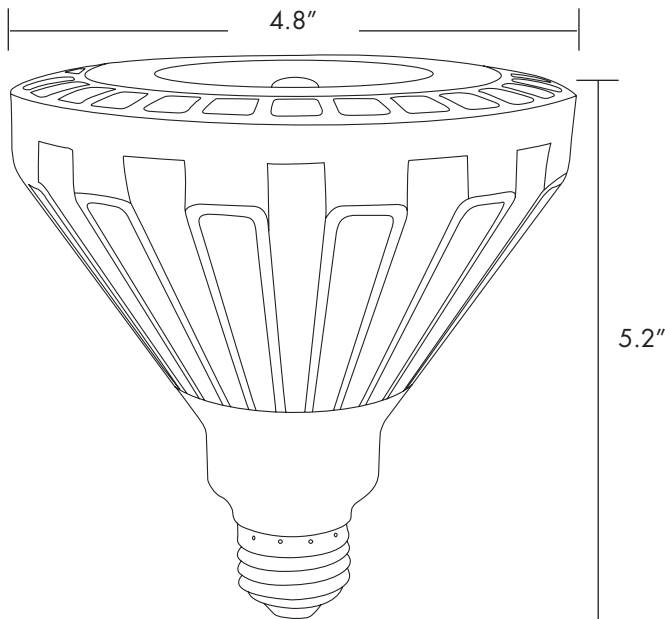

Available in Flood, Narrow Flood, and Spot Beam Angles

BENEFITS

Instant energy savings

Minimizes replacement and maintenance costs

Creates just the right light

Can be used outdoors

SPECIFICATIONS

Color Temperatures	2700K; 3000K; 3500K; 4100K; 5000K
Input Line Voltage	120V
Input Line Frequency	50/60HZ
Lamp Life (Rated)	25,000 hours
Beam Angle	15° Spot; 25° Narrow Flood; 40° Flood
CRI	80

we know light.™

5 YEAR WARRANTY

RoHS COMPLIANT

LED High Lumen PAR Lamps

ENERGY SAVING • 25,000 HOURS • 5 YEAR WARRANTY

ITEM #	DESCRIPTION	VOLTAGE	LED WATTS	WATTAGE EQUIVALENT	LUMENS	LPW	CRI	COLOR TEMP	BEAM ANGLE	BASE
LED P38 30W										
15° Spot • 25,000 hours										
L30P38D2527KSP	LED 30W P38 DIM 27K SP	120V	30	250	2700	90	80	2700K	15°	E26
L30P38D2530KSP	LED 30W P38 DIM 30K SP	120V	30	250	3000	100	80	3000K	15°	E26
L30P38D2535KSP	LED 30W P38 DIM 35K SP	120V	30	250	3000	100	80	3500K	15°	E26
L30P38D2541KSP	LED 30W P38 DIM 41K SP	120V	30	250	3000	100	80	4100K	15°	E26
L30P38D2550KSP	LED 30W P38 DIM 50K SP	120V	30	250	3000	100	80	5000K	15°	E26
25° Narrow Flood • 25,000 hours										
L30P38D2527KNFL	LED 30W P38 DIM 27K NFL	120V	30	250	2700	90	80	2700K	25°	E26
L30P38D2530KNFL	LED 30W P38 DIM 30K NFL	120V	30	250	3000	100	80	3000K	25°	E26
L30P38D2535KNFL	LED 30W P38 DIM 35K NFL	120V	30	250	3000	100	80	3500K	25°	E26
L30P38D2541KNFL	LED 30W P38 DIM 41K NFL	120V	30	250	3000	100	80	4100K	25°	E26
L30P38D2550KNFL	LED 30W P38 DIM 50K NFL	120V	30	250	3000	100	80	5000K	25°	E26
40° Flood • 25,000 hours										
L30P38D2527KFL	LED 30W P38 DIM 27K FL	120V	30	250	2700	90	80	2700K	40°	E26
L30P38D2530KFL	LED 30W P38 DIM 30K FL	120V	30	250	3000	100	80	3000K	40°	E26
L30P38D2535KFL	LED 30W P38 DIM 35K FL	120V	30	250	3000	100	80	3500K	40°	E26
L30P38D2541KFL	LED 30W P38 DIM 41K FL	120V	30	250	3000	100	80	4100K	40°	E26
L30P38D2550KFL	LED 30W P38 DIM 50K FL	120V	30	250	3000	100	80	5000K	40°	E26