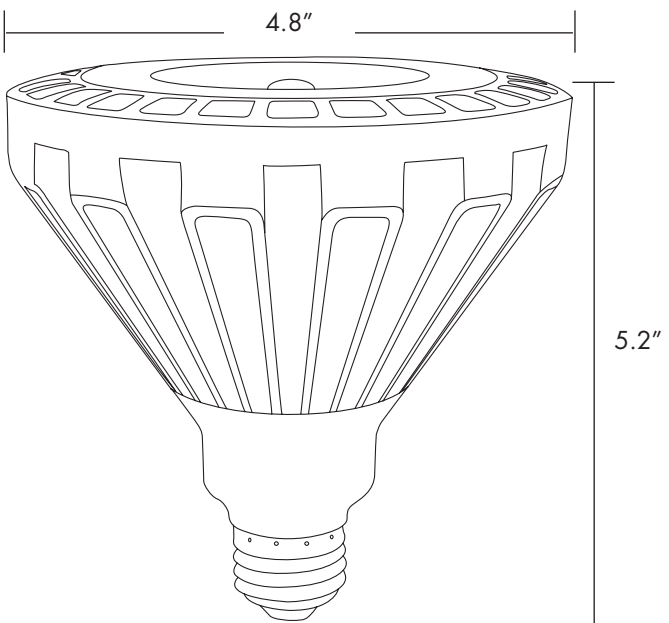

# LED High Lumen PAR Lamps

**ENERGY SAVING • 25,000 HOURS • 5 YEAR WARRANTY**

| ITEM #                                 | DESCRIPTION                   | VOLTAGE     | LED WATTS | WATTAGE EQUIVALENT | LUMENS      | LPW        | CRI       | COLOR TEMP   | BEAM ANGLE | BASE       |
|--|-------------------------------|-------------|-----------|--------------------|-------------|------------|-----------|--------------|------------|------------|
| <b>LED P38 30W</b>                     |                               |             |           |                    |             |            |           |              |            |            |
| <b>15° Spot • 25,000 hours</b>         |                               |             |           |                    |             |            |           |              |            |            |
| L30P38D2527KSP                         | LED 30W P38 DIM 27K SP        | 120V        | 30        | 250                | 2700        | 90         | 80        | 2700K        | 15°        | E26        |
| <b>L30P38D2530KSP</b>                  | <b>LED 30W P38 DIM 30K SP</b> | <b>120V</b> | <b>30</b> | <b>250</b>         | <b>3000</b> | <b>100</b> | <b>80</b> | <b>3000K</b> | <b>15°</b> | <b>E26</b> |
| L30P38D2535KSP                         | LED 30W P38 DIM 35K SP        | 120V        | 30        | 250                | 3000        | 100        | 80        | 3500K        | 15°        | E26        |
| L30P38D2541KSP                         | LED 30W P38 DIM 41K SP        | 120V        | 30        | 250                | 3000        | 100        | 80        | 4100K        | 15°        | E26        |
| L30P38D2550KSP                         | LED 30W P38 DIM 50K SP        | 120V        | 30        | 250                | 3000        | 100        | 80        | 5000K        | 15°        | E26        |
| <b>25° Narrow Flood • 25,000 hours</b> |                               |             |           |                    |             |            |           |              |            |            |
| L30P38D2527KNFL                        | LED 30W P38 DIM 27K NFL       | 120V        | 30        | 250                | 2700        | 90         | 80        | 2700K        | 25°        | E26        |
| L30P38D2530KNFL                        | LED 30W P38 DIM 30K NFL       | 120V        | 30        | 250                | 3000        | 100        | 80        | 3000K        | 25°        | E26        |
| L30P38D2535KNFL                        | LED 30W P38 DIM 35K NFL       | 120V        | 30        | 250                | 3000        | 100        | 80        | 3500K        | 25°        | E26        |
| L30P38D2541KNFL                        | LED 30W P38 DIM 41K NFL       | 120V        | 30        | 250                | 3000        | 100        | 80        | 4100K        | 25°        | E26        |
| L30P38D2550KNFL                        | LED 30W P38 DIM 50K NFL       | 120V        | 30        | 250                | 3000        | 100        | 80        | 5000K        | 25°        | E26        |
| <b>40° Flood • 25,000 hours</b>        |                               |             |           |                    |             |            |           |              |            |            |
| L30P38D2527KFL                         | LED 30W P38 DIM 27K FL        | 120V        | 30        | 250                | 2700        | 90         | 80        | 2700K        | 40°        | E26        |
| L30P38D2530KFL                         | LED 30W P38 DIM 30K FL        | 120V        | 30        | 250                | 3000        | 100        | 80        | 3000K        | 40°        | E26        |
| L30P38D2535KFL                         | LED 30W P38 DIM 35K FL        | 120V        | 30        | 250                | 3000        | 100        | 80        | 3500K        | 40°        | E26        |
| L30P38D2541KFL                         | LED 30W P38 DIM 41K FL        | 120V        | 30        | 250                | 3000        | 100        | 80        | 4100K        | 40°        | E26        |
| L30P38D2550KFL                         | LED 30W P38 DIM 50K FL        | 120V        | 30        | 250                | 3000        | 100        | 80        | 5000K        | 40°        | E26        |