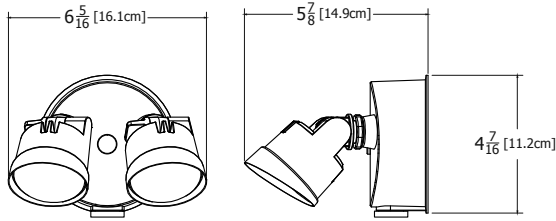

## Specifications

**Width:** 6.31"  
(16.1 cm)

**Height:** 4.44"  
(11.2 cm)

**Depth:** 5.88"  
(14.9 cm)

**Weight:** 1.5 lbs.  
(0.68 kg)