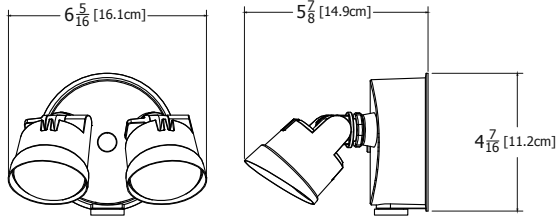

## Specifications

**Width:** 6.31"  
(16.1 cm)

**Height:** 4.44"  
(11.2 cm)

**Depth:** 5.88"  
(14.9 cm)

**Weight:** 1.5 lbs.  
(0.68 kg)