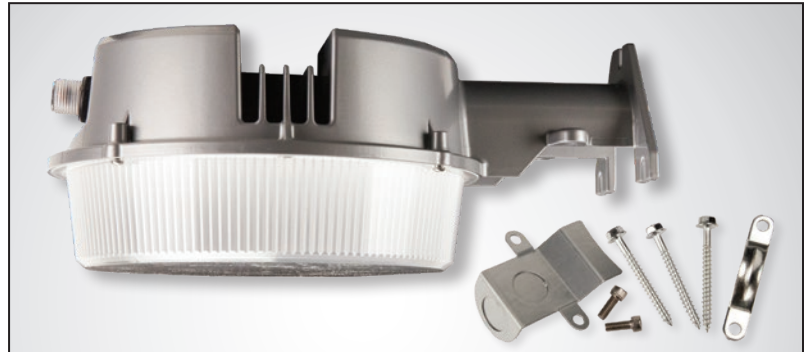

Applications

This product family can be effectively used in outdoor wall mount or horizontal arm mount locations. Commercial, industrial, and rural exterior lighting; parking lot, cargo door, high wall, area and security.

Construction

- Die-cast aluminum housing
- Impact resistant acrylic lens
- Durable silver powdercoat
- Mounts to a wall or horizontal arm up to 1 5/8" O.D.

Electrical

- cULus wet location rated
- Easily access wiring for quick installation
- System rated for long 50,000 hour life
- Efficiently delivers up to 140 LPW

Optics

- Prismatic acrylic lens
- Delivers bright, white light and excellent uniformity

Listings

cULus Listed – wet location rated
RoHS Compliant

Warranty

Five year limited warranty against defects in manufacturing