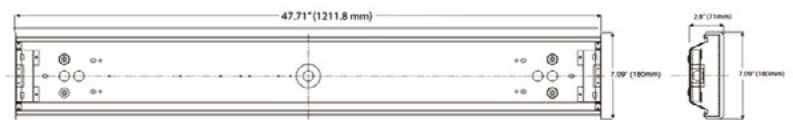

ITEM #	DESCRIPTION	DLC	LUMENS	WATTAGE	LPW	VOLTAGE	POWER FACTOR	CCT	CRI	LIFE	L(in.)	W(in.)	H(in.)
LED Wrap Light • Dimmable • 50,000 Hour													
LWR4000135	LED Wrap Light - 35K	★	4700	40	118	120V-277v AC	≥0.9	3500K	80	50000	47.7	7.1	2.8
LWR4000140	LED Wrap Light - 40K	★	4750	40	119	120V-277v AC	≥0.9	4000K	80	50000	47.7	7.1	2.8
LWR4000150	LED Wrap Light - 50K	★	4850	40	121	120V-277v AC	≥0.9	5000K	80	50000	47.7	7.1	2.8
LWR6300135	LED Wrap Light - 35K	★	7700	63	121	120V-277v AC	≥0.9	3500K	80	50000	47.7	7.1	2.8
LWR6300140	LED Wrap Light - 40K	★	7900	63	125	120V-277v AC	≥0.9	4000K	80	50000	47.7	7.1	2.8
LWR6300150	LED Wrap Light - 50K	★	8050	63	125	120V-277v AC	≥0.9	5000K	80	50000	47.7	7.1	2.8