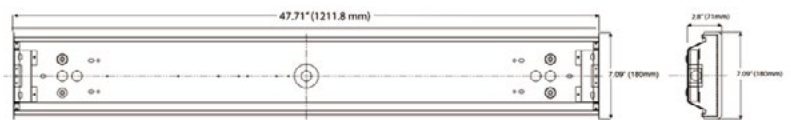

ITEM #	DESCRIPTION	DLC	LUMENS	WATTAGE	LPW	VOLTAGE	POWER FACTOR	CCT	CRI	LIFE	L(in.)	W(in.)	H(in.)
LED Wrap Light • Dimmable • 50,000 Hour													
LWR4000135	LED Wrap Light - 35K	★	4700	40	118	120V-277v AC	≥0.9	3500K	80	50000	47.7	7.1	2.8
LWR4000140	LED Wrap Light - 40K	★	4750	40	119	120V-277v AC	≥0.9	4000K	80	50000	47.7	7.1	2.8
LWR4000150	LED Wrap Light - 50K	★	4850	40	121	120V-277v AC	≥0.9	5000K	80	50000	47.7	7.1	2.8
LWR6300135	LED Wrap Light - 35K	★	7700	63	121	120V-277v AC	≥0.9	3500K	80	50000	47.7	7.1	2.8
LWR6300140	LED Wrap Light - 40K	★	7900	63	125	120V-277v AC	≥0.9	4000K	80	50000	47.7	7.1	2.8
LWR6300150	LED Wrap Light - 50K	★	8050	63	125	120V-277v AC	≥0.9	5000K	80	50000	47.7	7.1	2.8