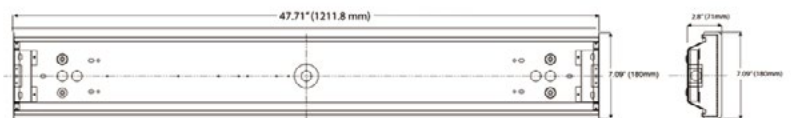

ITEM #	DESCRIPTION	DLC	LUMENS	WATTAGE	LPW	VOLTAGE	POWER FACTOR	CCT	CRI	LIFE	L(in.)	W(in.)	H(in.)
LED Wrap Light • Dimmable • 50,000 Hour													
LWR4000135	LED Wrap Light - 35K	★	4700	40	118	120V-277v AC	≥0.9	3500K	80	50000	47.7	7.1	2.8
LWR4000140	LED Wrap Light - 40K	★	4750	40	119	120V-277v AC	≥0.9	4000K	80	50000	47.7	7.1	2.8
LWR4000150	LED Wrap Light - 50K	★	4850	40	121	120V-277v AC	≥0.9	5000K	80	50000	47.7	7.1	2.8
LWR6300135	LED Wrap Light - 35K	★	7700	63	121	120V-277v AC	≥0.9	3500K	80	50000	47.7	7.1	2.8
LWR6300140	LED Wrap Light - 40K	★	7900	63	125	120V-277v AC	≥0.9	4000K	80	50000	47.7	7.1	2.8
LWR6300150	LED Wrap Light - 50K	★	8050	63	125	120V-277v AC	≥0.9	5000K	80	50000	47.7	7.1	2.8