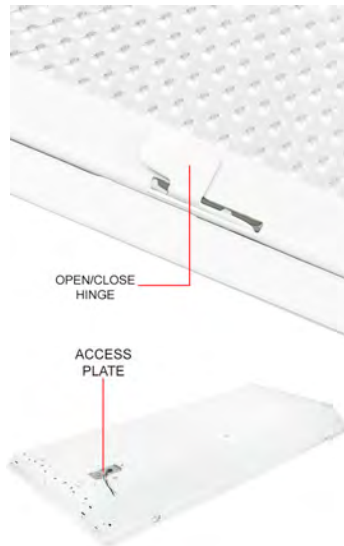

SKU #	Kelvin	Lumens	CRI	Wattage	Voltage	DLC?	Mounting	Life Hours	Warranty
KIT-10084	4100	4800	≥ 80	37	120-277	NO	RECESSED	50,000	3 YEAR