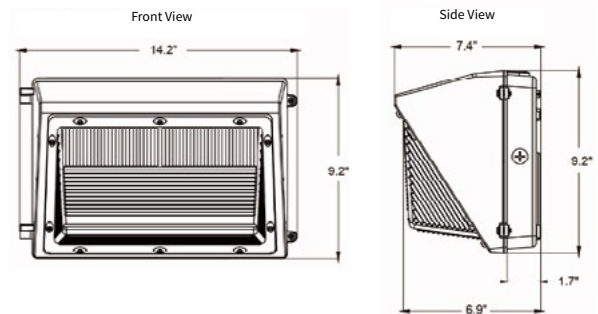

ITEM #	DESCRIPTION	LUMENS	WATTAGE	LPW	VOLTAGE	POWER FACTOR	CCT	CRI	LIFE	L(in.)	H(in.)	W(in.)
LED Wall Pack • 50,000 Hour												
WP5500140	LED Wall Pack - Non Dim 40K	6900	55	125.5	120 - 277V	≥0.9	4000K	>80	50000	14.2	9.2	7.4
WP5500150	LED Wall Pack - Non Dim 50K	6900	55	125.5	120 - 277V	≥0.9	5000K	>80	50000	14.2	9.2	7.4
WP5500140PC	LED Wall Pack - Non Dim 40K W/PC	6900	55	125.5	120 - 277V	≥0.9	4000K	>80	50000	14.2	9.2	7.4
WP5500150PC	LED Wall Pack - Non Dim 50K W/PC	6900	55	125.5	120 - 277V	≥0.9	5000K	>80	50000	14.2	9.2	7.4
WP12000140	LED Wall Pack - Non Dim 40K	14500	120	120.8	120 - 277V	≥0.9	4000K	>80	50000	14.2	9.2	7.4
WP12000150	LED Wall Pack - Non Dim 50K	14500	120	120.8	120 - 277V	≥0.9	5000K	>80	50000	14.2	9.2	7.4
WP12000140PC	LED Wall Pack - Non Dim 40K W/PC	14500	120	120.8	120 - 277V	≥0.9	4000K	>80	50000	14.2	9.2	7.4
WP12000150PC	LED Wall Pack - Non Dim 50K W/PC	14500	120	120.8	120 - 277V	≥0.9	5000K	>80	50000	14.2	9.2	7.4