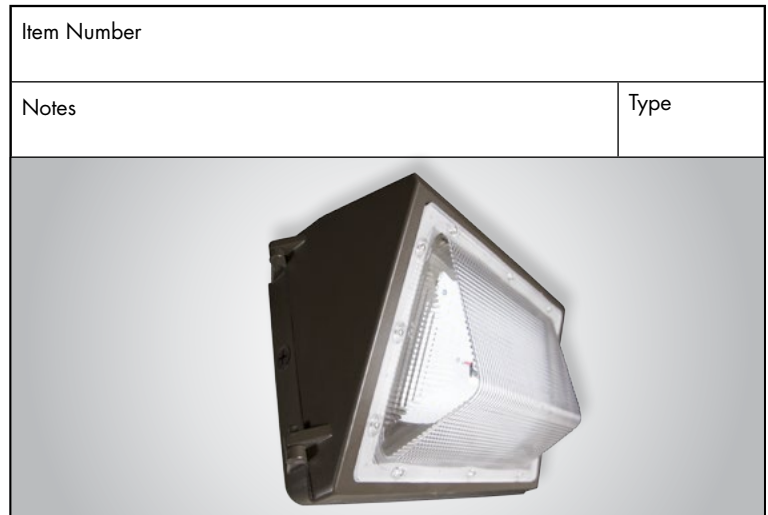

LED Non-Cutoff Wall Pack - Polycarbonate Lens

Applications

This product family can be effectively used in outdoor wall mount locations. Commercial, industrial, retail and healthcare exterior lighting; parking lot, cargo door, high wall, area, security, etc.

Construction

- Die-cast aluminum housing
- Impact resistant polycarbonate lens
- Durable dark bronze powdercoat
- Same footprint as existing HID wall packs

Electrical

- cULus wet location rated
- Easy-to-access wiring compartment
- System rated for long 50,000 hour life
- Efficiently delivers up to 125 LPW

Optics

- Prismatic polycarbonate lens
- Delivers bright, white light and excellent uniformity

Warranty Five year limited warranty against defects in manufacturing.	Listings UL and cUL listed RoHS Compliant