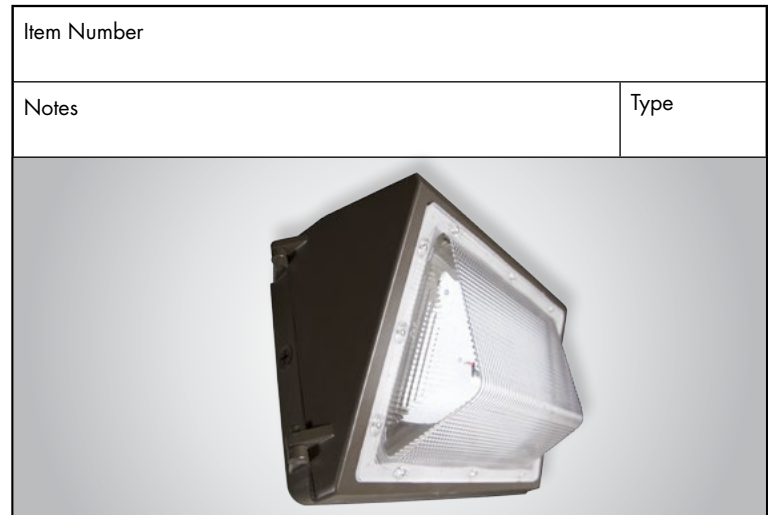

LED Non-Cutoff Wall Pack - Polycarbonate Lens

Applications

This product family can be effectively used in outdoor wall mount locations. Commercial, industrial, retail and healthcare exterior lighting; parking lot, cargo door, high wall, area, security, etc.

Construction

- Die-cast aluminum housing
- Impact resistant polycarbonate lens
- Durable dark bronze powdercoat
- Same footprint as existing HID wall packs

Electrical

- cULus wet location rated
- Easy-to-access wiring compartment
- System rated for long 50,000 hour life
- Efficiently delivers up to 125 LPW

Optics

- Prismatic polycarbonate lens
- Delivers bright, white light and excellent uniformity

Warranty Five year limited warranty against defects in manufacturing.	Listings UL and cUL listed RoHS Compliant