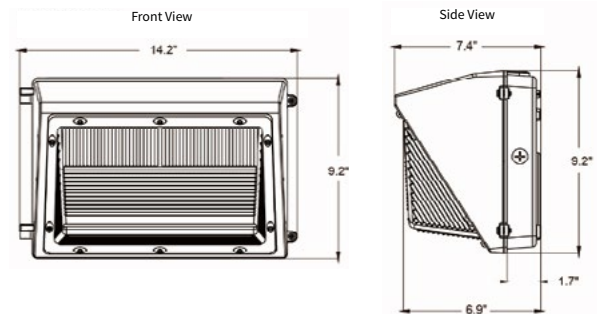

ITEM #	DESCRIPTION	LUMENS	WATTAGE	LPW	VOLTAGE	POWER FACTOR	CCT	CRI	LIFE	L(in.)	H(in.)	W(in.)
LED Wall Pack • 50,000 Hour												
WP5500140	LED Wall Pack - Non Dim 40K	6900	55	125.5	120 - 277V	≥0.9	4000K	>80	50000	14.2	9.2	7.4
WP5500150	LED Wall Pack - Non Dim 50K	6900	55	125.5	120 - 277V	≥0.9	5000K	>80	50000	14.2	9.2	7.4
WP5500140PC	LED Wall Pack - Non Dim 40K W/PC	6900	55	125.5	120 - 277V	≥0.9	4000K	>80	50000	14.2	9.2	7.4
WP5500150PC	LED Wall Pack - Non Dim 50K W/PC	6900	55	125.5	120 - 277V	≥0.9	5000K	>80	50000	14.2	9.2	7.4
WP12000140	LED Wall Pack - Non Dim 40K	14500	120	120.8	120 - 277V	≥0.9	4000K	>80	50000	14.2	9.2	7.4
WP12000150	LED Wall Pack - Non Dim 50K	14500	120	120.8	120 - 277V	≥0.9	5000K	>80	50000	14.2	9.2	7.4
WP12000140PC	LED Wall Pack - Non Dim 40K W/PC	14500	120	120.8	120 - 277V	≥0.9	4000K	>80	50000	14.2	9.2	7.4
WP12000150PC	LED Wall Pack - Non Dim 50K W/PC	14500	120	120.8	120 - 277V	≥0.9	5000K	>80	50000	14.2	9.2	7.4